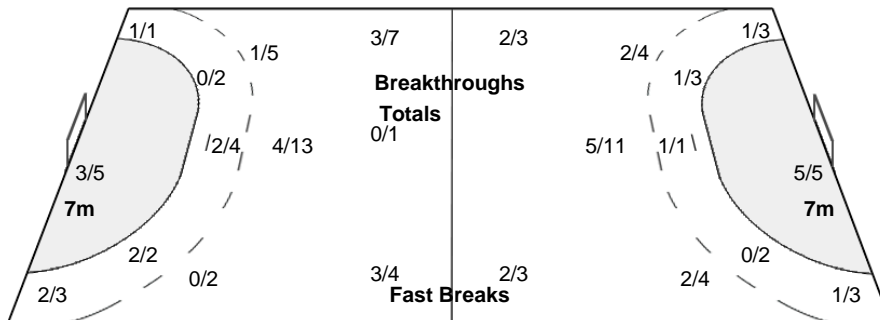

Novi Sad

XXI Women's World Championship 2013

Serbia

Quarterfinal

WED 18 DEC 2013
17:30

Match Team Statistics

Match No: 79

POL 22 - 21 FRA

(11 - 8) (11 - 13)

Referees: BIRCH Anders / STENRAND Dennis (DEN)

FRA - France

Shots Distribution

Players

Goals / Shots

2 GOUDJO A	4 KAMTO NJITAM N	5 CISSE K	7 PINEAU A	9 BAUDOUIN P	10 ZAADI G	11 TOUNKARA M
1/1	1/1	1/1	1/1	1/1	1/1	1/1
0/1	0/1	0/1	0/1	0/1	0/1	0/1
1-Missed	1-Missed	1-Post	1-Blocked	1-Missed	1-Blocked	1-Missed
12 LEYNAUD A	14 LEVEQUE A	16 DARLEUX C	17 DEMBELE S	18 DEROIN A	19 GOIORANI J	20 ABDOURAHIM D
0/1	0/1	0/1	1/1	0/1	0/1	1/1
0/1	0/1	0/1	1/1	2/2	1/1	1/1
1-Blocked	1-Blocked	1-Blocked	1-Blocked	1-Post	1-Blocked	1-Blocked
24 SIGNATE M	64 LACRABERE A					
1/1	0/1	0/2	0/1			
0/1	0/1	0/1	1/2			
2-Missed	1-Blocked	1-Missed	1-Post			

Team Goals / Shots

2/5	0/2	3/3
4/5	6/6	5/8
7-Missed	3-Post	6-Blocked

Offence

Defence

Goalkeepers Saves / Shots

1/7	0/1	1/2
1/3	1/1	4/8
0/4	2/3	0/3

12 LEYNAUD A

1/4	0/1	0/1
1/2	1/1	1/4
0/1	2/3	0/1

16 DARLEUX C

0/3	1/1
0/1	3/4
0/3	0/2

LEGEND

%	Efficiency	2Min	2 Minute Suspensions	6m	6-metre Shots	7m	7-metre Shots	9m	9-metre Shots
AS	Assists	BS	Blocked Shots	BT	Breakthroughs	DR	Disqualification with report	FB	Fast Breaks
G/S	Goals/Shots	N/A	not applicable	RC	Red Cards	S/S	Saves/Shots	ST	Steals
TO	Turnover	TP	Time Played	Wing	Wing Shots	YC	Yellow Cards