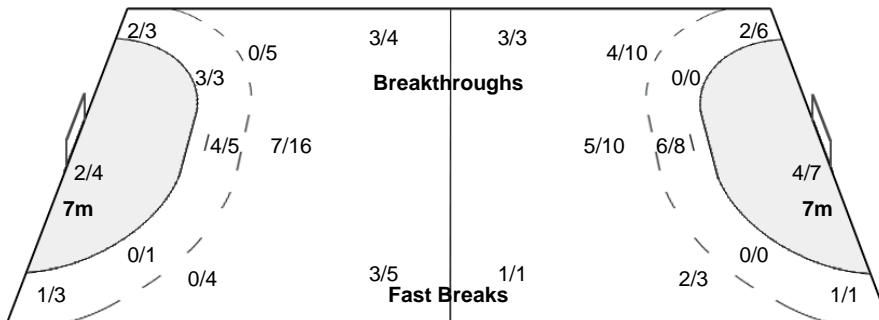

Belgrade

XXI Women's World Championship 2013

Serbia

WED 18 DEC 2013
20:15

Quarterfinal

Match Team Statistics

Match No: 78

SRB 28 - 25 NOR
(15 - 16) (13 - 9)

Referees: GATELIS Mindaugas / MAZEIKA Vaidas (LTU)

NOR - Norway

Shots Distribution

Players

Goals / Shots

2 MOLID M	4 OFTEDAL S	5 ALSTAD I	6 LOKE H	7 NOSTVOLD T	8 BREIVANG K	9 BLANCO I
		1/1 0/2 0/1 0/1	2/2	1/2 2/2	1/1 1/1 1/2	1/1 2/2
		1-Missed 3-Post		1-Missed	1-Missed	
11 HAMMERSENG-EDIN A	12 SOLBERG S	15 SULLAND L	16 LUNDE K	17 KRISTIANSEN V	18 RIEGELHUTH-KOREN L	22 MORK N
1/1		1/1 1/1 1/2 0/1 1/1			1/1 0/2	1/1 0/1 1/1 1/2 0/1 1/2
1-Blocked		1-Missed				1-Post
23 HERREM C	24 SOLBERG S					
1/1 1/1 0/1						
2-Missed	1-Missed					

Team Goals / Shots

5/5	0/3	4/4
1/2	0/3	3/5
6/9	0/2	6/8

7-Missed 4-Post 1-Blocked

Offence

Defence

Goalkeepers Saves / Shots

1/4	0/1	0/5
1/3	2/2	2/2
7/16	0/2	3/9

12 SOLBERG S

	0/1	

16 LUNDE K

1/4		0/5
1/3	2/2	2/2
7/16	0/2	3/9

LEGEND

%	Efficiency	2Min	2 Minute Suspensions	6m	6-metre Shots	7m	7-metre Shots	9m	9-metre Shots
AS	Assists	BS	Blocked Shots	BT	Breakthroughs	DR	Disqualification with report	FB	Fast Breaks
G/S	Goals/Shots	N/A	not applicable	RC	Red Cards	S/S	Saves/Shots	ST	Steals
TO	Turnover	TP	Time Played	Wing	Wing Shots	YC	Yellow Cards