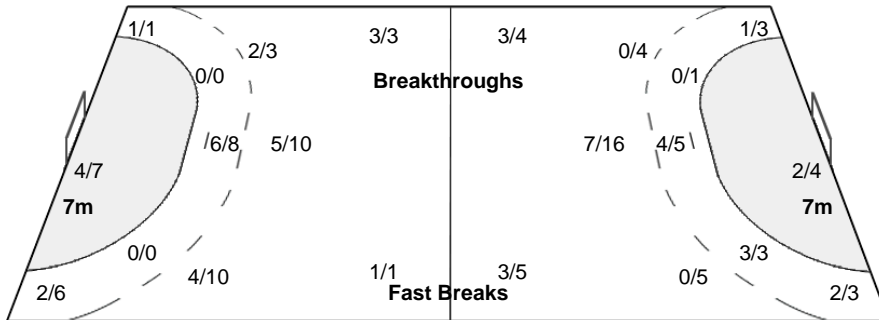

Belgrade

XXI Women's World Championship 2013

Serbia

WED 18 DEC 2013
20:15

Quarterfinal

Match Team Statistics

Match No: 78

SRB 28 - 25 NOR

(15 - 16) (13 - 9)

Referees: GATELIS Mindaugas / MAZEIKA Vaidas (LTU)

SRB - Serbia

Shots Distribution

Players

Goals / Shots

3 KRPEZ K	4 POPOVIC J	7 LEKIC A	9 ZIVKOVIC J	11 DAMNJANOVIC S	15 ERIC J	16 RISOVIC J
1/1	1/1	0/1	1/2	4/4		
1/1		2/5	1/1	0/2		0/1
1/1	1/1	1/1	1/2	2/4	2/3	
	1-Missed		1-Post	1-Missed 1-Post		
17 RAJOVIC S	21 OGNJENOVIC S	26 FILIPOVIC B	27 TOMASEVIC K	30 NISAVIC J	33 STOILJKOVIC J	71 LISCEVIC K
		0/1		1/1		
	0/1				0/1	
		0/1			1/1	
	1-Missed					
72 CVIJIC D	83 LOJPUR M					
1/1	1/1					
4/4	1/1	1/1				

Team Goals / Shots

3/4	1/1	5/5
2/3	0/2	0/2
9/16	2/2	6/9
3-Missed	2-Post	

Offence

Breakthroughs

Fast Breaks

Goalkeepers Saves / Shots

0/5	3/3	0/4
1/2	3/3	2/5
3/9	2/2	2/8

16 RISOVIC J

0/1		0/3
		0/1
2/2		0/2

27 TOMASEVIC K

0/4	3/3	0/1
1/2	3/3	2/4
1/7	2/2	2/6