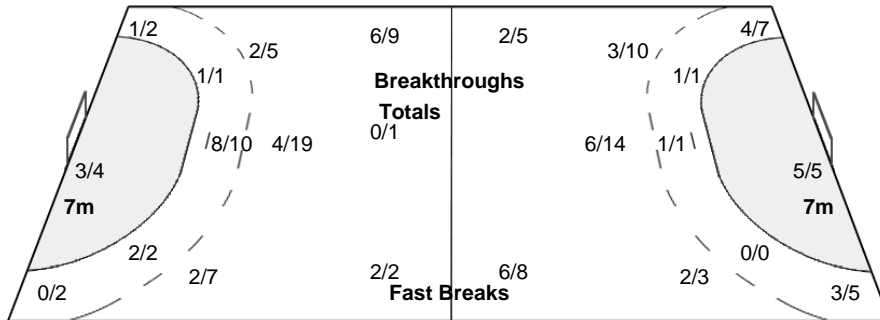

Belgrade

XXI Women's World Championship 2013

Serbia

Quarterfinal

WED 18 DEC 2013
17:30

Match Team Statistics

Match No: 77

BRA 33 - 31 HUN
(12 - 11) (14 - 15) (3 - 3) (4 - 2)

Referees: MOSORINSKI Ivan / PANDZIC Aleksandar (SRB)

HUN - Hungary

Shots Distribution

Players

Goals / Shots

2 ZACSIK S	5 TRISCSUK K	6 VERTEN O	7 SZUCSANSZKI Z	8 KOVACSICS A	10 BULATH A	12 HERR O
0/1	0/1		0/1			
	0/1 1/1		1/1 0/2 2/2	0/1 1/1	1/1	1/1
1-Missed 1-Blocked			2-Post 2-Blocked			
13 GÖRBICZ A	18 SZAMORANSKY P	20 REDEI-SOOS V	21 KISS E	22 BOGNAR-BODI B	23 SZEKERES K	27 CIFRA A
1/1 1/1		0/1 0/1				
1/3 0/1 1/1	1/1	2/2 1/1		1/1		5/5
1-Post 1-Blocked		1-Missed			1-Missed	
83 KOVACSICZ M	87 TOMORI Z					
	1/1 1/1					
1/1 1/1	2/4 0/2 0/1 2/3 1/1					
1-Post	1-Missed 1-Post 1-Blocked					

Team Goals / Shots

2/3	1/2	1/2
3/5	0/3	2/4
10/15	5/9	7/7
4-Missed	5-Post	5-Blocked

Offence