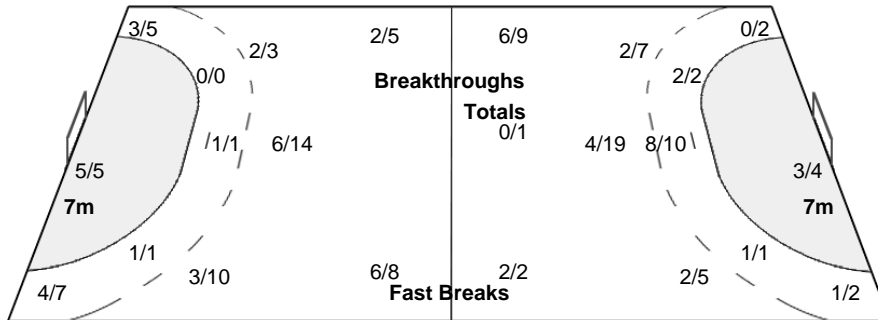

Belgrade

XXI Women's World Championship 2013

Serbia

Quarterfinal

WED 18 DEC 2013
17:30

Match Team Statistics

Match No: 77

BRA 33 - 31 HUN
(12 - 11) (14 - 15) (3 - 3) (4 - 2)

Referees: MOSORINSKI Ivan / PANDZIC Aleksandar (SRB)

BRA - Brazil

Shots Distribution

Players

Goals / Shots

2 DINIZ F	3 NASCIMENTO A	4 ROCHA S	5 PIEDADE D	6 ANDRADE A	8 DA SILVA F	9 RODRIGUES A
	3/4 2/3 2/2	1/1 3/3 2/2	1/1 1/1	0/1	1/1 1/2 1/2	1/1 0/1 2/2
	1-Missed				1-Post	1-Missed 1-Post 2-Blocked
12 ARENHART B	14 GOMES E	16 PESSOA M	17 SOUZA K	18 AMORIM E	19 NUNES D	21 COSTA M
				1/1 2/3	0/1 0/1	1/1 2/2
				3-Missed	5-Blocked	
22 MOURA M	81 CAVALEIRO D					
0/1 1/1	1/2 1/1	1/1 0/1				

Team Goals / Shots

6/8	0/1	2/2
4/6	0/1	2/3
9/11	2/5	8/8
5-Missed	2-Post	7-Blocked

Offence