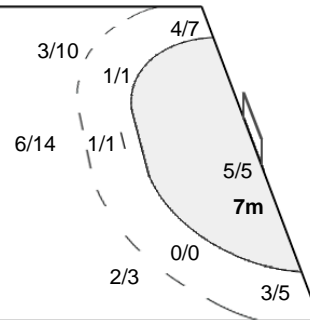

Defence

Goalkeepers Saves / Shots

2/8	1/1	0/2
2/6	1/1	1/3
2/11	3/5	0/8

12 HERR O

2/7		0/1
2/5	1/1	1/2
2/10	3/5	0/6

21 KISS E

0/1	1/1	0/1
0/1		0/1
0/1		0/2

LEGEND	% Efficiency	2Min 2 Minute Suspensions	6m 6-metre Shots	7m 7-metre Shots	9m 9-metre Shots
AS Assists	BS Blocked Shots	BT Breakthroughs	DR Disqualification with report	FB Fast Breaks	ST Steals
G/S Goals/Shots	N/A not applicable	RC Red Cards	S/S Saves/Shots		
TO Turnover	TP Time Played	Wing Wing Shots	YC Yellow Cards