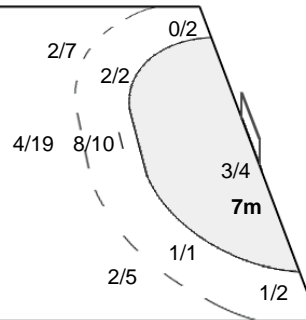

Defence

Goalkeepers Saves / Shots

1/3	1/2	1/2
2/5	3/3	2/4
5/15	4/9	0/7

12 ARENHART B

1/3	1/1	1/1
0/2	1/1	1/1
3/11	2/5	0/4

16 PESSOA M

	0/1	1/2
2/3	2/2	1/3
2/4	2/4	0/3