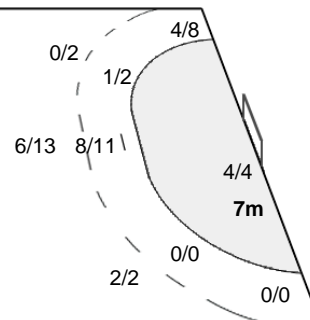

Defence

Goalkeepers Saves / Shots

1/3	1/2	0/4
1/3		4/7
2/8	1/1	0/10

1 SI Y

1/2	1/2	0/4
0/1		3/6
2/4		0/4

12 WANG X

1/2		
		0/1

16 HOU Y

0/1		
		1/1
0/4	1/1	0/5