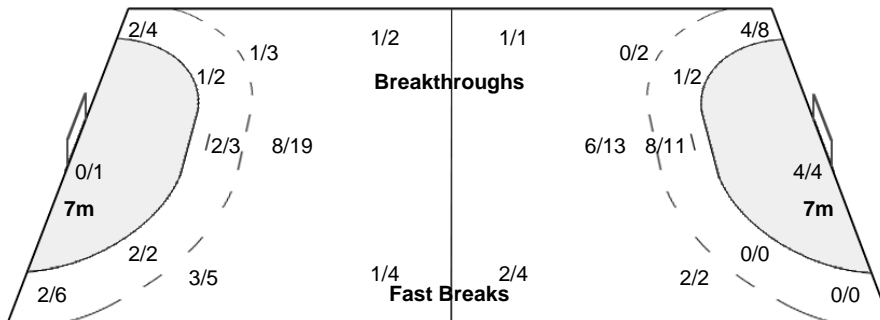

CHN - P.R. of China

Shots Distribution

Players

Goals / Shots

Team Goals / Shots

1/3	2/2	2/2
3/10	0/2	4/6
4/5		7/9

5-Missed 1-Post 6-Blocked

Offence