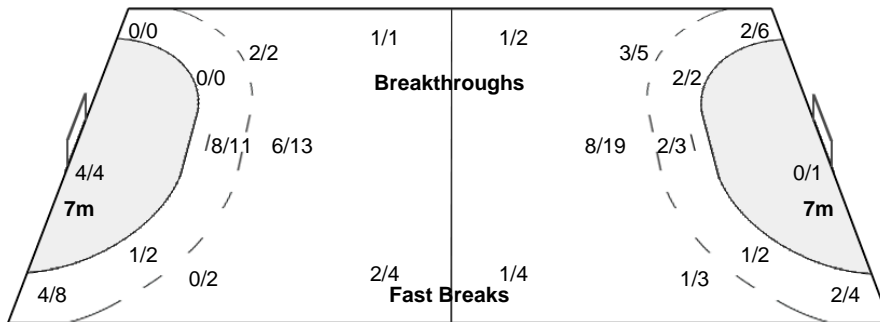

Nis

XXI Women's World Championship 2013 Serbia

Match No: 76
MON 16 DEC 2013
20:00

Match Team Statistics

CHN 23 - 28 TUN

(11 - 12) (12 - 16)

Referees: COULIBALY Yalatima Nanga (CIV) / ARNTSEN Kjersti (NOR)

TUN - Tunisia

Shots Distribution

Players

Goals / Shots

3 DAOULA N	6 ELGHAOUI A	7 REJEB S	9 SFAR BEN CHKER F	10 TOUMI R	12 ABDALLAH E	15 HLAILI R
1/2	1/1	1/1		1/1	2/2	
0/1			0/1	2/2		
1/2	1/1	1/1		5/6	2/2	
1-Post	1-Missed			2-Missed		
16 OMRANI F	17 KILANI O	20 CHEBBAH M	21 HACHANA S	22 DHAOUADI M	29 YAHIAOUI F	30 JAOUADI I
		1/1	0/1	1/2		
		2/2		0/1	0/1	
				2/2		1/1
	1-Post	1-Missed	1-Missed	1-Missed 1-Post		
44 KOUKI M	85 BEN SLAMA N					
		1/1				
		1/1				
0/1	1/1					

Team Goals / Shots

2/3	1/2	4/4
2/3		3/7
6/8	0/1	10/10
6-Missed	3-Post	

Offence

Defence

Goalkeepers Saves / Shots

2/3	0/2	0/2
7/10	2/2	2/6
1/5		2/9

12 ABDALLAH E

16 OMRANI F

2/3	0/2	0/2
7/10	2/2	2/6
1/5		2/9

85 BEN SLAMA N

% Efficiency	2Min 2 Minute Suspensions	6m 6-metre Shots	7m 7-metre Shots	9m 9-metre Shots
AS Assists	BS Blocked Shots	BT Breakthroughs	DR Disqualification with report	FB Fast Breaks
G/S Goals/Shots	N/A not applicable	RC Red Cards	S/S Saves/Shots	ST Steals
TO Turnover	TP Time Played	WC Wing Shots	YC Yellow Cards