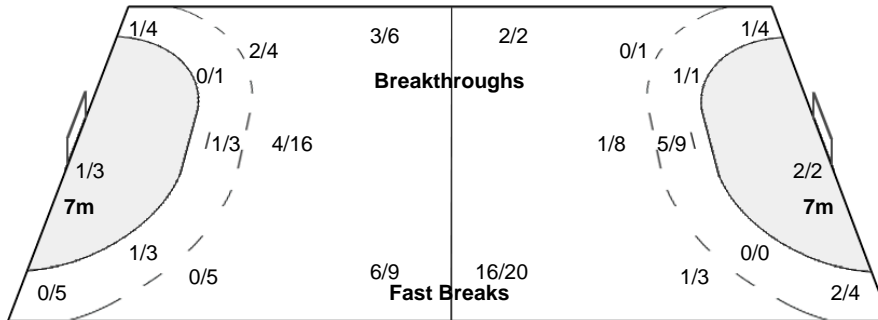

Nis

XXI Women's World Championship 2013 Serbia

Match No: 75
MON 16 DEC 2013
17:45

Match Team Statistics

COD 19 - 31 ARG
(7 - 14) (12 - 17)

Referees: ROEN Guro (NOR) / LEE Seok (KOR)

COD - Congo

Shots Distribution

Players

Goals / Shots

1 MAKUBANZA L	2 OKOKO J	3 SHOKKOS SONGA G	4 FEZA MWANGE C	5 MILEMBA O	6 MATUTU LUWEMBA C	7 LUSAMBA PUNA A	8 LOUOBA C	9 MWASESA MWANGE C	11 MPEMBA P	12 MBOLE KIBAMBE N	13 MUSONDA KASANGALA	14 BABALA C	16 KABAMBA TSHELA B	17 BETU MVITA J	18 KIBAMBA NKEMBO S
0/0	1/1	0/1	0/1	0/1	0/1	0/1	1/2	1/1	0/1	0/1	0/1	0/1	0/1	2/4	1/1
	2/4	0/1	1/2	1/1	0/1	1/2	1/1	1/1	0/1	0/1	1/1	0/1	0/1	0/1	1/1
		0/1		0/1	0/1		1-Post	1-Blocked			1-Missed	1-Blocked	1-Missed	1-Missed	

Team Goals / Shots

2/3	2/5	4/5
5/10	0/1	3/8
3/7	0/4	0/2

6-Missed 4-Post 3-Blocked

Offence

Defence

Goalkeepers Saves / Shots

1/3	0/2	0/3
2/4	2/2	4/13
0/6	1/1	1/8

1 MAKUBANZA L

	0/1	0/1
1/3		1/5
0/1	1/1	1/6

12 MBOLE KIBAMBE N

0/2	0/1	0/1
	2/2	2/6
0/4		0/1

16 KABAMBA TSHELA B

1/1		0/1
1/1		1/2
0/1		0/1