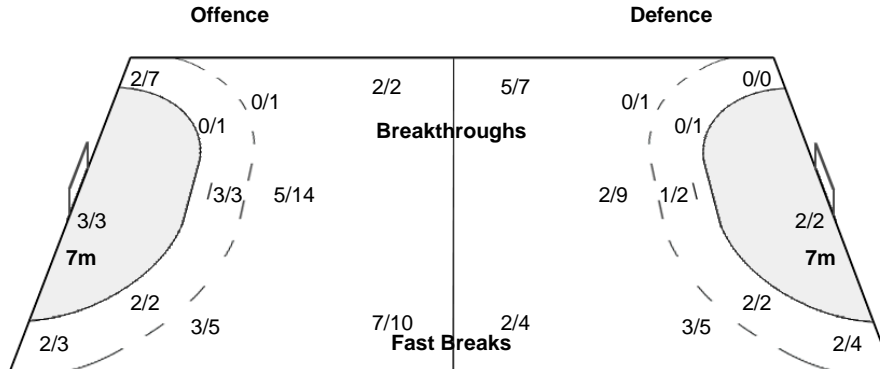

Nis

XXI Women's World Championship 2013 Serbia

Match No: 74
MON 16 DEC 2013
15:30

Match Team Statistics

ALG 19 - 29 PAR
(10 - 13) (9 - 16)

Referees: LAURELL Alexandra (SWE) / FLORESCU Diana-Carmen (ROU)

PAR - Paraguay

Shots Distribution

Players

Goals / Shots

1 VILLALBA A	3 FIORE S	4 PEDROZO A	6 GOMEZ M	7 BATTAGLIA G	8 BORDON R	9 FARIA M
	1/1	0/1	0/1			1/1
	1/1	1/1	0/1			1/1
	4/4	1/1				3/3
	2-Post	1-Post				1-Missed 1-Post 1-Blocked

11 RODRIGUEZ M	13 CACERES A	14 BEGGAN L	15 ACUÑA A	16 YARYES A	17 ROLON K	25 FRUTOS P
	1/1		1/1			1/1
0/1	0/1		2/2			
	1/1		1/1			
	0/1		3/3			
	2-Post		3-Missed 1-Post 2-Blocked			

Team
Goals / Shots

2/3	1/3	4/4
5/6		2/3
11/12	0/1	4/5

4-Missed 7-Post 3-Blocked

Goalkeepers
Saves / Shots

1/2	1/1	1/1
5/11		2/3
2/5	1/4	0/5

1 VILLALBA A

1/2	1/1	1/1
5/11		2/3
2/5	1/4	0/5

16 YARYES A

LEGEND	
%	Efficiency
AS	Assists
G/S	Goals/Shots
TO	Turnover
2Min	2 Minute Suspensions
BS	Blocked Shots
N/A	not applicable
TP	Time Played
6m	6-metre Shots
BT	Breakthroughs
RC	Red Cards
Wing	Wing Shots
7m	7-metre Shots
DR	Disqualification with report
S/S	Saves/Shots
YC	Yellow Cards
9m	9-metre Shots
FB	Fast Breaks
ST	Steals