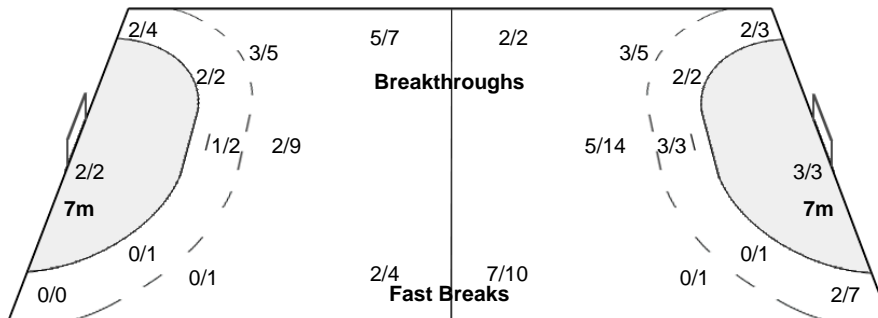

Nis

XXI Women's World Championship 2013 Serbia

Match No: 74
MON 16 DEC 2013
15:30

Match Team Statistics

ALG 19 - 29 PAR
(10 - 13) (9 - 16)

Referees: LAURELL Alexandra (SWE) / FLORESCU Diana-Carmen (ROU)

ALG - Algeria

Shots Distribution

Players

Goals / Shots

1 ABDELKADER S	3 KHOUILED S	7 HASNAOUI R	8 TITOU S	11 AIT AHMED A	12 SEHABI S	13 ZIADI R
		0/1	0/1	3/4		0/1
		1/3	0/1	1/1		1/1
		0/1	0/1	1/1		1/1
				1-Missed 1-Post		1-Missed
14 IZEM L	15 IBERRAKEN F	17 HEMISSI S	18 TIZI N	19 KHELIL R	20 BENAICHA S	
0/1	0/1		1/1			
0/1		0/1	1/2	1/1	0/1	
	1/1	2/2	1/1			
	2/2	2/2	1/1		1/1	
			1-Missed	1-Blocked		

Team

Goals / Shots

1/2	0/1	0/1
6/11		1/3
3/5	3/4	5/5
3-Missed	1-Post	1-Blocked

Offence

Defence

Goalkeepers

Saves / Shots

1/3	2/3	0/4
1/6		1/3
1/12	1/1	1/5

1 ABDELKADER S

1/3		0/3
1/2		1/1
1/7	1/1	1/4

12 SEHABI S

	2/3	0/1
0/4		0/2
0/5		0/1