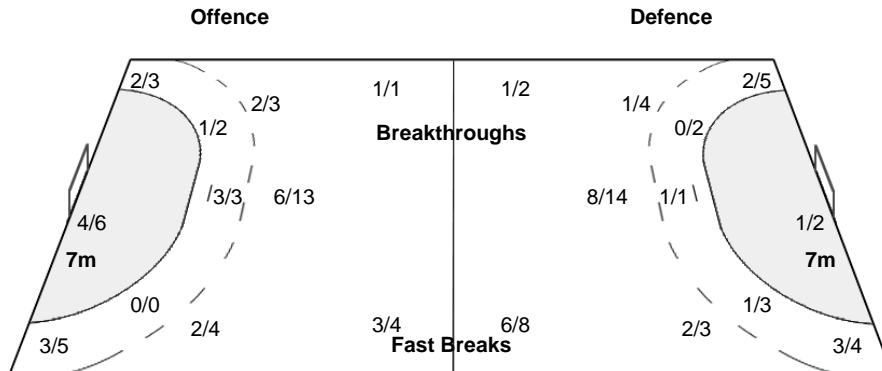

Nis

XXI Women's World Championship 2013 Serbia

Match No: 73
MON 16 DEC 2013
13:15

Match Team Statistics

DOM 27 - 26 AUS

(18 - 9) (9 - 17)

Referees: AL MUTAWA Ahmad / AL SUWAILAM Jasem (KUW)

DOM - Dominican Republic

Shots Distribution

Players

Goals / Shots

1 DOMINGUEZ C	2 BRITO Y	5 TORREIRA D	7 PIMENTEL J	8 PENA N	9 ANDINO M	10 LORENZO C
				1/1	2/3	1/1
			1/2		0/1	1/2
			1/1	1/1	1/1	1/1
			2-Post	1-Missed 1-Post		

11 PUELLO F	12 SUAREZ S	13 LOPEZ C	14 TEJEDA Y	15 CESPEDES M	17 POP I	23 HERNANDEZ C
		1/1	2/2	1/1	1/1	2/2
		2/2				
		1/1		2/2	2/2	1/1
1-Post 1-Blocked		1-Missed			3-Missed 1-Post	1-Blocked

Team
Goals / Shots

2/2	4/5	5/6
	0/1	4/6
4/4	1/1	7/7

5-Missed 5-Post 2-Blocked

Goalkeepers
Saves / Shots

2/5	1/1	3/6
2/7	2/2	3/10
1/5	0/1	2/5

1 DOMINGUEZ C

2/4	1/1	1/3
2/4	1/1	2/6
1/4		2/5

12 SUAREZ S

0/1		2/3
0/3	1/1	1/4
0/1	0/1