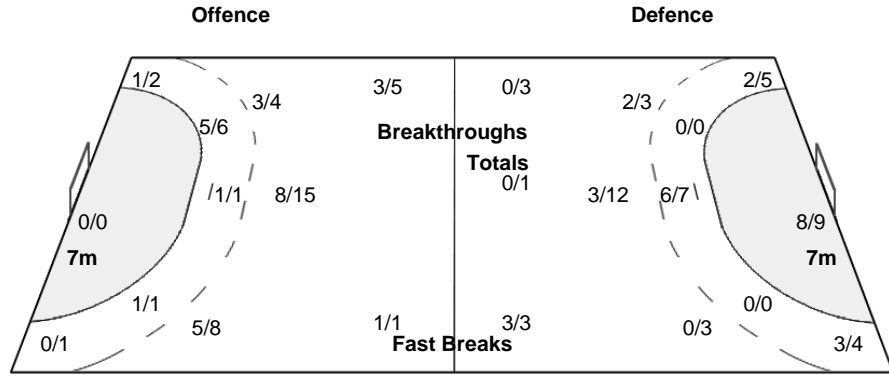

Belgrade

XXI Women's World Championship 2013

Serbia

MON 16 DEC 2013
20:45

Eighth final

Match Team Statistics

Match No: 70

KOR 27 - 28 SRB

(12 - 13) (15 - 15)

Referees: FONSECA Ricardo Luis / SANTOS Duarte (POR)

SRB - Serbia

Shots Distribution

Players

Goals / Shots

3 KRPEZ K	4 POPOVIC J	7 LEKIC A	9 ZIVKOVIC J	11 DAMNJANOVIC S	15 ERIC J	16 RISOVIC J
2/2 0/1	1/1 1/1 1/2 3/3	1/1 1/1 4/4	0/1 2/2	1/1 0/1 1/1	2/3 2/2	1/1
	2-Post	1-Missed	2-Blocked	2-Missed 1-Post		
17 RAJOVIC S	21 OGNJENOVIC S	26 FILIPOVIC B	27 TOMASEVIC K	30 NISAVIC J	33 STOILJKOVIC J	71 LISCEVIC K
	0/1					
72 CVIJIC D	83 LOJPUR M					
1/1 1/1	0/1					

Team
Goals / Shots

5/5	3/4
2/6	0/1
10/10	6/6

3-Missed 3-Post 2-Blocked

Goalkeepers
Saves / Shots

0/2	0/3	0/3
0/1	1/2	3/3
7/11	2/4	3/14

16 RISOVIC J

	0/1	
1/3		1/4

27 TOMASEVIC K

0/2	0/2	0/3
0/1	1/2	3/3
6/8	2/4	2/10

LEGEND

%	Efficiency	2Min	2 Minute Suspensions	6m	6-metre Shots	7m	7-metre Shots	9m	9-metre Shots
AS	Assists	BS	Blocked Shots	BT	Breakthroughs	DR	Disqualification with report	FB	Fast Breaks
G/S	Goals/Shots	N/A	not applicable	RC	Red Cards	S/S	Saves/Shots	ST	Steals
TO	Turnover	TP	Time Played	Wing	Wing Shots	YC	Yellow Cards