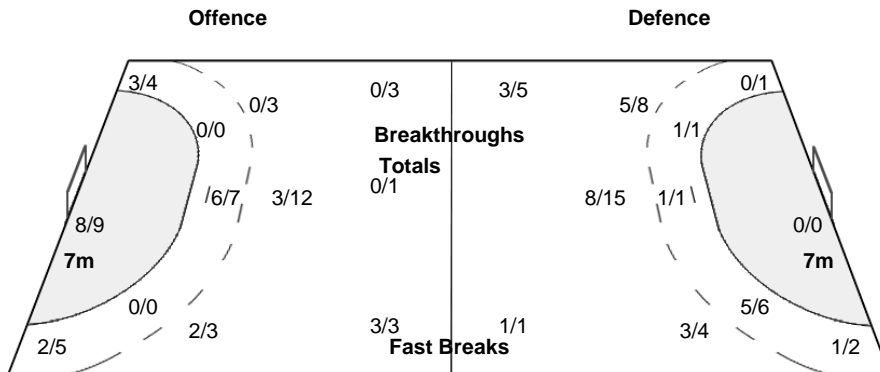

Belgrade

XXI Women's World Championship 2013

Serbia

MON 16 DEC 2013
20:45

Eighth final

Match Team Statistics

Match No: 70

KOR 27 - 28 SRB

(12 - 13) (15 - 15)

Referees: FONSECA Ricardo Luis / SANTOS Duarte (POR)

KOR - Korea

Shots Distribution

Players

Goals / Shots

2 KIM S	5 LEE H	7 CHOI S	10 WON S	12 PARK M	13 YOO H	14 KIM J
		1/1	0/1 2/2		1/1	1/1 0/1
		1-Post			0/1	0/1 3/3

15 JUNG Y	16 SONG M	17 RYU E	19 JUNG J	20 LEE E	21 KIM E	22 WOO S
		0/1 2/2	1/1 1/1			2/2 1/1
		2-Missed 1-Post	2/3	4/4		0/1 1/1 1/1

23 NAM Y	24 GWON H
	0/1
	0/1 0/1
	1-Blocked

Team
Goals / Shots

2/2	3/3	3/3
1/1	1/2	0/3
4/11	2/4	11/14

2-Missed 2-Post 3-Blocked

Goalkeepers
Saves / Shots

0/5	1/4
4/6	2/4
0/10	0/6

12 PARK M

	0/1
2/3	0/2
0/4	0/1

16 SONG M

0/5	1/3
2/3	2/2
0/6	0/5