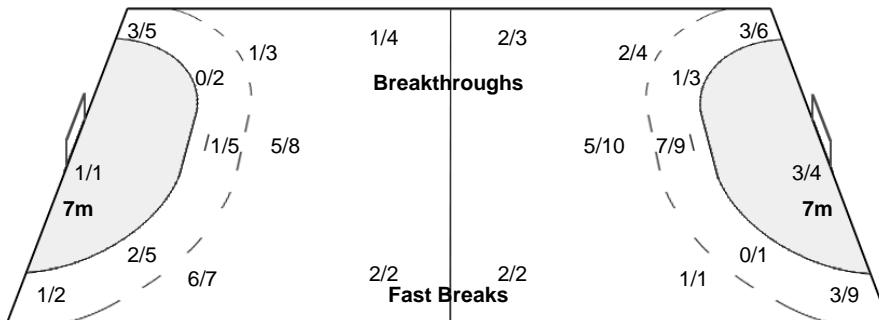

Belgrade

XXI Women's World Championship 2013

Serbia

MON 16 DEC 2013
18:00

Eighth final

Match Team Statistics

Match No: 69

BRA 29 - 23 NED
(16 - 14) (13 - 9)

Referees: HORVATH Peter / MARTON Balazs (HUN)

NED - Netherland

Shots Distribution

Players

Goals / Shots

1 VAN DER WAL M	4 VAN DORT S	5 KRAMER J	6 VAN DER HEIJDEN L	7 BONT D	8 ABBINGH L	9 VAN OLPHEN S
			1/1 0/1 0/1		2/3 0/1 2/3 0/1 2/2	
			1-Missed	1-Missed		1-Blocked

10 SNELDER D	11 KNIPPENBORG L	12 LOGTENBERG F	13 BROCH Y	17 GROOT C	23 JANKOVIC J	24 SMEETS M
1/1			0/1 0/1	4/4 0/1 2/2		0/1 1/1
	1-Missed		1-Post	1-Post 1-Blocked		

30 LUCIANO J	79 POLMAN E
	1/1 1/1 0/1
2/2 1/1 1/1	1/1 0/1
1-Missed	

Team Goals / Shots

7/8	1/4	2/3
1/3	0/2	
8/9	1/2	3/5
4-Missed	2-Post	2-Blocked

Offence