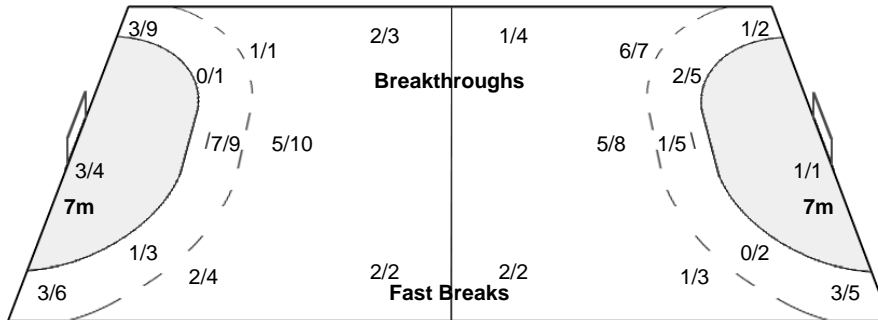

Belgrade

XXI Women's World Championship 2013

Serbia

Eighth final

MON 16 DEC 2013
18:00

Match Team Statistics

Match No: 69

BRA 29 - 23 NED

(16 - 14) (13 - 9)

Referees: HORVATH Peter / MARTON Balazs (HUN)

BRA - Brazil

Shots Distribution

Players

Goals / Shots

2 DINIZ F	3 NASCIMENTO A	4 ROCHA S	5 PIEDADE D	6 ANDRADE A	8 DA SILVA F	9 RODRIGUES A
1/1	1/2 1/1 2/2	1/2 0/1 0/1	1/1 1/1	0/1	1/1 0/1 1/1	2/2 0/1 2/3
	1-Missed 4-Post				1-Missed 1-Post	1-Missed 1-Post 2-Blocked
12 ARENHART B	14 GOMES E	16 PESSOA M	17 SOUZA K	18 AMORIM E	19 NUNES D	21 COSTA M
				1/1 1/1	1/2 1/2 2/2	
					1-Blocked	
22 MOURA M	81 CAVALEIRO D					
1/1	1/1 0/1 1/1					

Team Goals / Shots

6/7	1/2	5/6
2/4	1/4	2/3
7/7	1/2	4/5

3-Missed 6-Post 3-Blocked

Offence