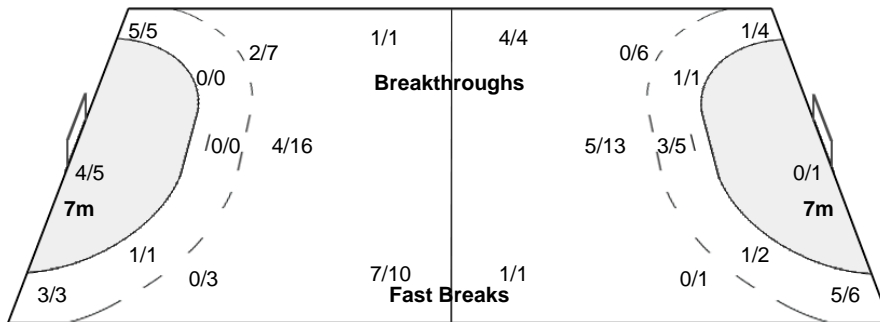

Nis

XXI Women's World Championship 2013

Serbia

Match No: 68
SUN 15 DEC 2013
20:00

Classification 17-20

Match Team Statistics

ARG 21 - 27 TUN

(12 - 14) (9 - 13)

Referees: ENGBERG Natasha (SWE) / ROEN Guro (NOR)

TUN - Tunisia

Shots Distribution

Players

Goals / Shots

3 DAOULA N	6 ELGHAOUI A	7 REJEB S	9 SFAR BEN CHKER F	10 TOUMI R	12 ABDALLAH E	15 HLAILI R
1/1 1/1 0/1	1/1 0/1 2/3	2/2 2/2 3/3	1/1 2/2 1/1	1/4 2/2	1/1	
2-Missed				1-Missed	2-Blocked	
16 OMRANI F	17 KILANI O	20 CHEBBAH M	21 HACHANA S	22 DHAOUADI M	29 YAHIAOUI F	30 JAOUADI I
	0/1 1/1 1/1	1/1 0/1 1/1	1/1 0/1 0/1	1/1 0/1 1/1	0/3 1/1 0/1	0/1 0/1
		2-Missed 2-Post				
44 KOUKI M	85 BEN SLAMA N					

Team Goals / Shots

4/4	1/2	2/2
4/9	0/4	4/7
9/10	0/1	3/3

5-Missed 2-Post 2-Blocked

Offence

Defence

Goalkeepers Saves / Shots

3/4	1/4	0/2
1/2		1/4
2/7	2/3	0/5

12 ABDALLAH E

	0/1	0/1
0/1		1/2
0/3	1/1	0/4

16 OMRANI F

3/4	1/3	0/1
1/1		0/2
2/4	1/2	0/1

85 BEN SLAMA N

LEGEND	% Efficiency	2Min 2 Minute Suspensions	6m 6-metre Shots	7m 7-metre Shots	9m 9-metre Shots
AS Assists	BS Blocked Shots	BT Breakthroughs	DR Disqualification with report	FB Fast Breaks	ST Steals
G/S Goals/Shots	N/A not applicable	RC Red Cards	S/S Saves/Shots		
TO Turnover	TP Time Played	Wing Wing Shots	YC Yellow Cards