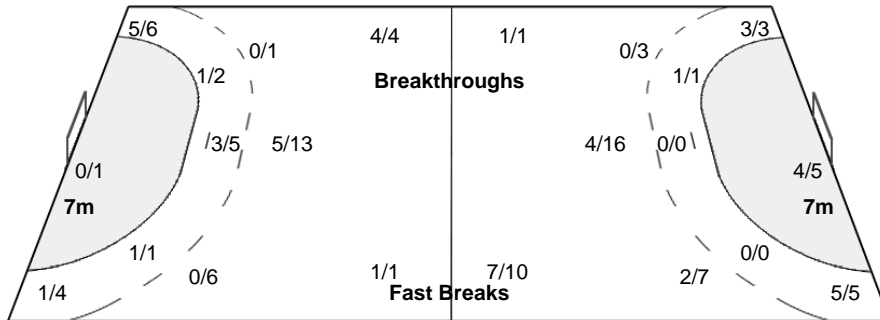

Nis

XXI Women's World Championship 2013

Serbia

Match No: 68
SUN 15 DEC 2013
20:00

Classification 17-20

Match Team Statistics

ARG 21 - 27 TUN

(12 - 14) (9 - 13)

Referees: ENGBERG Natasha (SWE) / ROEN Guro (NOR)

ARG - Argentina

Shots Distribution

Players

Goals / Shots

Team Goals / Shots

1/4	3/4	2/2
1/2		3/4
5/7	1/3	5/5
4-Missed	3-Post	6-Blocked

Offence

Defence

Goalkeepers Saves / Shots

0/4	1/2	0/2
5/9	4/4	3/7
1/10	1/1	0/3

1 CARRATU M

0/2	1/2	0/2
2/4	2/2	2/4
0/5	1/1	0/2

16 BORDON N

0/2		
3/5	2/2	1/3
1/5		0/1