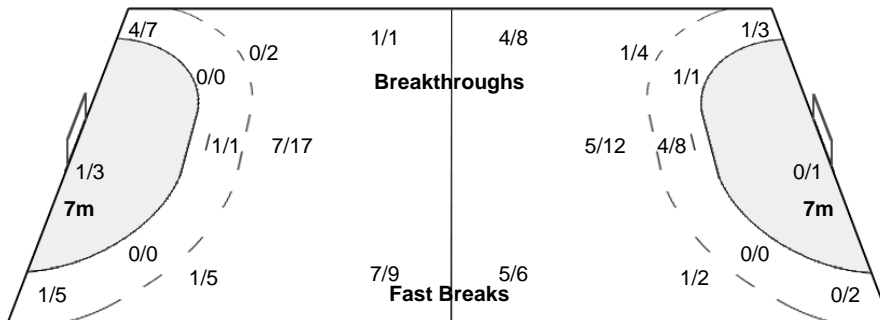

(8 - 11) (14 - 12)

Referees: DUTA Anamaria (ROU) / DIABATE Mamoudou (CIV)

CHN - P.R. of China

Shots Distribution

Players

Goals / Shots

Team Goals / Shots

Offence