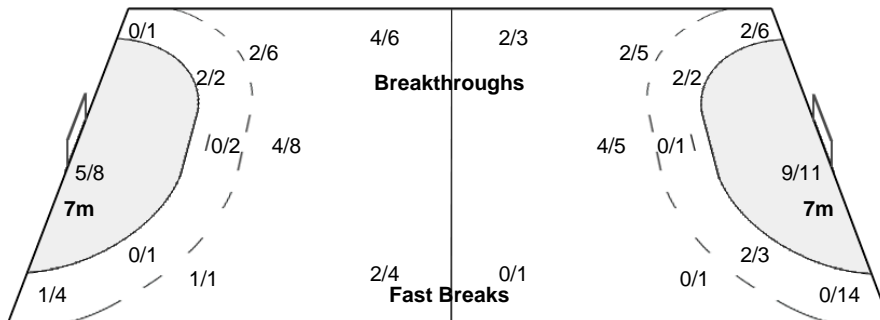

Nis

XXI Women's World Championship 2013 Serbia

Match No: 66
SUN 15 DEC 2013
15:30

Classification 20-24

Match Team Statistics

PAR 23 - 21 AUS
(12 - 10) (6 - 8) (0 - 0) (0 - 0) 5 - 3

Referees: FLORESCU Diana-Carmen (ROU) / KOO Bon-Ok (KOR)

AUS - Australia

Shots Distribution

Players

Goals / Shots

1 HARBORT J	2 ROY S	3 DOHERTY O	4 THOMAS A	5 LINDBLOM SALMAN K	6 COOK D	7 SÖRENSEN S
					1/2 1/2 0/1 2/2 0/1	0/1
						2-Missed 1-Post
8 POTOCKI S	11 VAN BUSSEL E	12 KENT C	14 MCAFEE M	15 SMILJANIC V	16 BOYD R	17 BRUNSBURG V
1/1 2/2 2/2	0/1 2/3 1/1		1/1 1/1 3/4 1/1 1/1		0/1	0/1 1/1
2-Post 1-Blocked						
61 BENTWITCH L	77 MEEDA A					
0/1 0/1	0/1					0/1 0/1

Team Goals / Shots

2/3	0/1	0/2
4/6	1/3	6/10
5/5	1/2	2/5

2-Missed 3-Post 1-Blocked

Offence

Goalkeepers Saves / Shots

0/1	3/3	1/4
3/3	2/2	2/4
1/9	6/8	1/8

1 HARBORT J

	2/2	
3/3	2/2	1/3
1/6	1/2	0/4

12 KENT C

0/1	1/1	1/4
		1/1
0/3	5/6	1/4

LEGEND	% Efficiency	2Min 2 Minute Suspensions	6m 6-metre Shots	7m 7-metre Shots	9m 9-metre Shots
AS Assists	BS Blocked Shots	BT Breakthroughs	DR Disqualification with report	FB Fast Breaks	ST Steals
G/S Goals/Shots	N/A not applicable	RC Red Cards	S/S Saves/Shots		
TO Turnover	TP Time Played	Wing Wing Shots	YC Yellow Cards