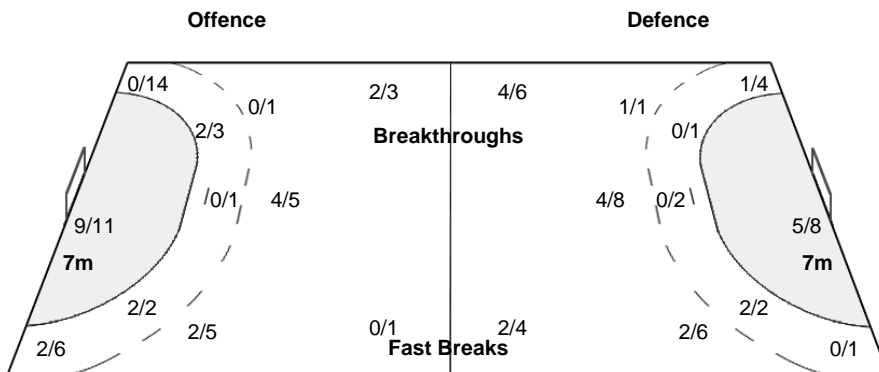

Nis

XXI Women's World Championship 2013

Serbia

Match No: 66
SUN 15 DEC 2013
15:30

Classification 20-24

Match Team Statistics

PAR 23 - 21 AUS
(12 - 10) (6 - 8) (0 - 0) (0 - 0) 5 - 3

Referees: FLORESCU Diana-Carmen (ROU) / KOO Bon-Ok (KOR)

PAR - Paraguay

Shots Distribution

Players

Goals / Shots

1 VILLALBA A	3 FIORE S	4 PEDROZO A	6 GOMEZ M	7 BATTAGLIA G	8 BORDON R	9 FARIA M
0/0	0/1	0/1	1/1 0/5 2/2	0/1 1/1	0/0	0/1 1/1 1/2 2/2
		1-Missed	3-Missed 2-Post			
11 RODRIGUEZ M	13 CACERES A	14 BEGGAN L	15 ACUÑA A	16 YARYES A	17 ROLON K	25 FRUTOS P
2/2 0/1	0/2 0/2 1/2 1/2	0/0	1/1 0/1 2/2 2/2	0/0	0/0	0/0
	1-Post	1-Missed	1-Missed 1-Blocked			

Team
Goals / Shots

1/1	0/3	3/4
0/3	0/2	2/4
8/9	2/8	7/8

6-Missed 3-Post 1-Blocked

Goalkeepers
Saves / Shots

1/3	1/1	2/2
2/6	2/3	4/10
0/5	1/2	3/5

1 VILLALBA A

1/1	1/1
0/2	0/1

16 YARYES A

0/2	1/1	1/1
2/6	2/3	4/10
0/3	1/2	3/4