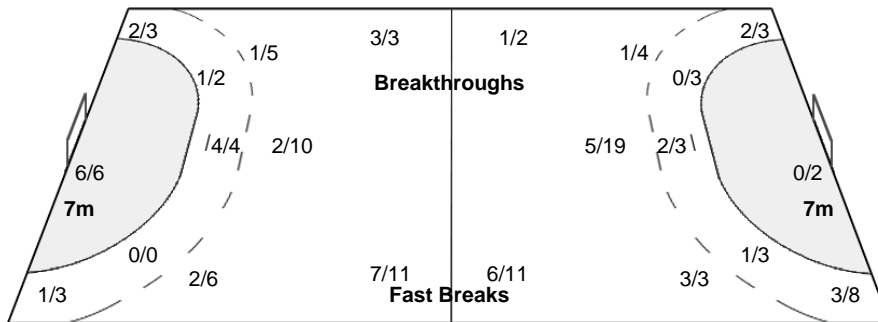

Nis

XXI Women's World Championship 2013 Serbia

Match No: 65
SUN 15 DEC 2013
13:15

Classification 20-24

Match Team Statistics

DOM 24 - 29 ALG (9 - 12) (15 - 17)

Referees: LAURELL Alexandra (SWE) / LEE Seok (KOR)

ALG - Algeria

Shots Distribution

Players

Goals / Shots

1 ABDELKADER S	3 KHOUILED S	5 BELLAKHDAR N	6 DOB N	7 HASNAOUI R	8 TITOU S	11 AIT AHMED A
	0/1 1/2	1/1	0/1 1/1		1/2 0/1 2/2	1/2 1/1 0/2
					1-Post 1-Blocked	
12 SEHABI S	13 ZIADI R	14 IZEM L	15 IBERRAKEN F	16 BOUSSORA F	17 HEMISSI S	18 TIZI N
	1/1 0/1	1/1 3/3	1/1 1/1	1/1 1/1	2/3 2/2	1/1 0/1 1/2
	1-Missed				1-Missed 2-Post	3-Missed 1-Blocked
19 KHELIL R	20 BENAICHA S					
1/1	1/1					
1-Post	1-Post					

Team Goals / Shots

3/4	1/1	1/1
2/4	0/2	6/9
6/8	2/4	8/8

5-Missed 5-Post 2-Blocked

Offence

Defence

Goalkeepers Saves / Shots

1/4	2/5	0/1
6/10	3/3	7/8
1/8	0/1	0/4

1 ABDELKADER S

12 SEHABI S

1/4	2/4	0/1
6/8	3/3	7/8
0/7	0/1	0/4

16 BOUSSORA F

	0/1	
0/2		
1/1		

% Efficiency	2Min 2 Minute Suspensions	6m 6-metre Shots	7m 7-metre Shots	9m 9-metre Shots
AS Assists	BS Blocked Shots	BT Breakthroughs	DR Disqualification with report	FB Fast Breaks
G/S Goals/Shots	N/A not applicable	RC Red Cards	S/S Saves/Shots	ST Steals
TO Turnover	TP Time Played	WC Wing Shots	YC Yellow Cards