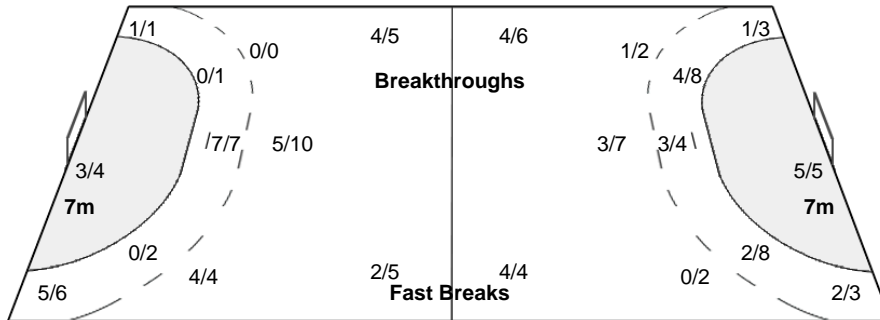

Novi Sad

XXI Women's World Championship 2013

Serbia

Eighth final

SUN 15 DEC 2013
20:15

Match Team Statistics

Match No: 64

POL 31 - 29 ROU

(13 - 17) (18 - 12)

Referees: MOSORINSKI Ivan / PANDZIC Aleksandar (SRB)

POL - Poland

Shots Distribution

Players

Goals / Shots

1 GAPSKA M	4 STACHOWSKA M	5 NIEDZWIEDZ I	6 SIODMIAK K	11 GRZYB K	14 KUDLACZ K	21 KONIUSZANIEC K
		0/1 1/1	1/1	0/1 3/3	1/1 1/1	1/1
		1-Missed	2-Blocked	1-Missed		
28 WOJTAS A	29 SEMENIUK-OLCHAWA K	32 SZWED-ORNEBORG K	33 MIGALA M	40 WYSOKINSKA A	41 STASIAK M	55 JOCHYMEK A
0/1 1/1 2/2	1/1 2/4 3/3	1/1	0/1			
1-Missed						
77 KULWINSKA P	89 BYZDRA K					
0/1 2/2	1/1 3/3	0/1				

Team Goals / Shots

1/1	0/1	3/3
2/5	1/2	7/9
6/7	0/1	11/11

3-Missed   2-Blocked

Offence

Defence

Goalkeepers Saves / Shots

2/6	0/2
4/11	1/1
0/1	0/6

1 GAPSKA M

1/1	0/1
2/4	2/3
0/3	1/3

40 WYSOKINSKA A

1/5	0/1
2/7	1/1
0/1	0/3