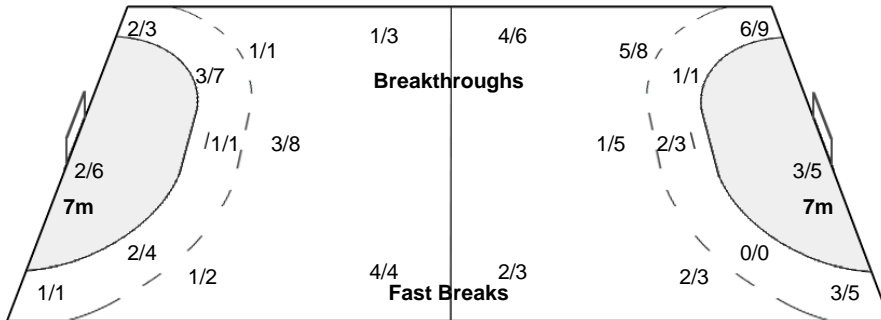

Novi Sad

XXI Women's World Championship 2013

Serbia

SUN 15 DEC 2013
17:30

Eighth final

Match Team Statistics

Match No: 63

GER 29 - 21 ANG

(13 - 10) (16 - 11)

Referees: LAH Bojan / SOK David (SLO)

ANG - Angola

Shots Distribution

Players

Goals / Shots

1 ALMEIDA T	2 VIEGAS J	3 SIBO A	4 QUITONGO R	5 CAZANGA M	6 PAIXAO L	8 MONTEIRO L	
	2/2	1/1		1/1		0/1 0/1	
						1/1	
			1-Post		1-Blocked		
9 GUIALO I	10 KASSOMA A	11 KIALA L	12 SANTOS M	13 SALVADOR L	14 BERNARDO N	16 PEDRO M	
1/2					1/1		
1/1	1/1	1/2					
1/1		1/1	1/2				
2-Missed 1-Post	1-Blocked	1-Blocked 1-Missed		1/2			
18 KIALA M	20 BRANCO C						
1/1							
0/1	0/1	2/2					
1/1	2/2	1/1					
1-Post	1-Blocked						

Team

Goals / Shots

4/5	1/1	3/3
0/2	1/4	3/4
4/5	2/2	3/4
3-Missed	3-Post	4-Blocked

Offence

Defence

Goalkeepers

Saves / Shots

0/1	0/2	0/6
2/8		0/3
0/3	0/3	0/5

1 ALMEIDA T		
	0/2	0/3
1/5		0/2
0/1	0/2	0/2

16 PEDRO M		
0/1		0/1
		0/1
0/1	0/1	0/2

20 BRANCO C		
		0/2
1/3		
0/1		0/1

LEGEND									
%	Efficiency	2Min	2 Minute Suspensions	6m	6-metre Shots	7m	7-metre Shots	9m	9-metre Shots
AS	Assists	BS	Blocked Shots	BT	Breakthroughs	DR	Disqualification with report	FB	Fast Breaks
G/S	Goals/Shots	N/A	not applicable	RC	Red Cards	S/S	Saves/Shots	ST	Steals
TO	Turnover	TP	Time Played	Wing	Wing Shots	YC	Yellow Cards