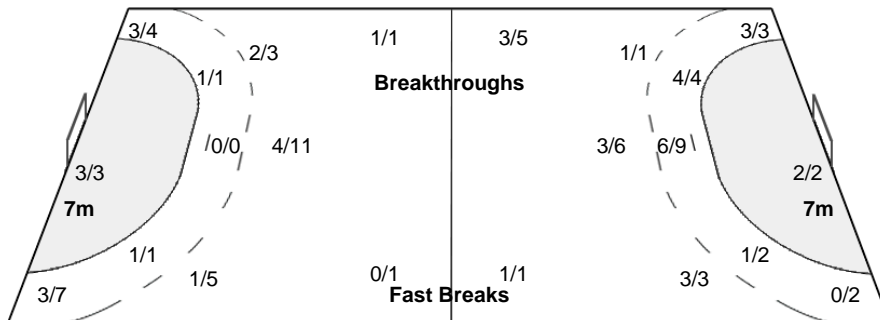

Belgrade

XXI Women's World Championship 2013

Serbia

Eighth final

SUN 15 DEC 2013
18:00

Match Team Statistics

Match No: 62

FRA 27 - 19 JPN

(12 - 9) (15 - 10)

Referees: KRICHEN Samir / MAKHLOUF Samir (TUN)

JPN - Japan

Shots Distribution

Players

Goals / Shots

1 HIDA K	2 MASUDA K	3 TAKAHASHI M	4 KAMIMACHI S	7 NISHIKIORI A	9 YOKOSHIMA K	10 FUJII S
		2/2 1/1				2/2 0/1 0/1 0/1 0/1 2/2 1/1
			1/1			
						1-Blocked
16 SHIROISHI S	17 ARIHAMA Y	18 TANABE Y	20 ISHITATE M	21 HAYAFUNE A	22 FUJIMA K	24 HARA N
	1/2 1/1 0/3 1/1	2/5 0/1		1/1		
	1/1 1/1		1/1			
		1-Missed	2-Missed	1-Blocked		
26 KAWAMURA A	28 NAGATA S					

Team Goals / Shots

6/9	1/4	2/3
1/4	0/1	1/3
1/1	3/3	4/4
3-Missed	2-Blocked	

Offence

Defence

Goalkeepers Saves / Shots

0/6	0/1	0/6
2/3	1/1	0/2
1/4	1/3	1/7

1 HIDA K

0/2	1/1	0/1
0/2		1/2

16 SHIROISHI S

22 FUJIMA K

0/4	0/1	0/6
2/3		0/1
1/2	1/3	0/5

% Efficiency	2Min 2 Minute Suspensions	6m 6-metre Shots	7m 7-metre Shots	9m 9-metre Shots
AS Assists	BS Blocked Shots	BT Breakthroughs	DR Disqualification with report	FB Fast Breaks
G/S Goals/Shots	N/A not applicable	RC Red Cards	S/S Saves/Shots	ST Steals
TO Turnover	TP Time Played	Wing Wing Shots	YC Yellow Cards