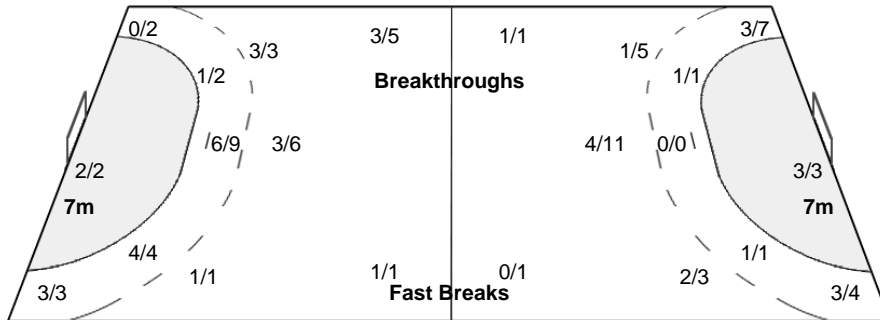

Team Goals / Shots

6/6	1/1	6/6
1/3	0/1	2/2
3/4	2/3	6/7

1-Missed 4-Post

Offence

Goalkeepers Saves / Shots

3/9	3/4	1/3
3/4	1/1	2/3
0/1	0/3	0/4

12 LEYNAUD A

1/2	2/2	1/1
3/3		1/1
	0/1	0/1