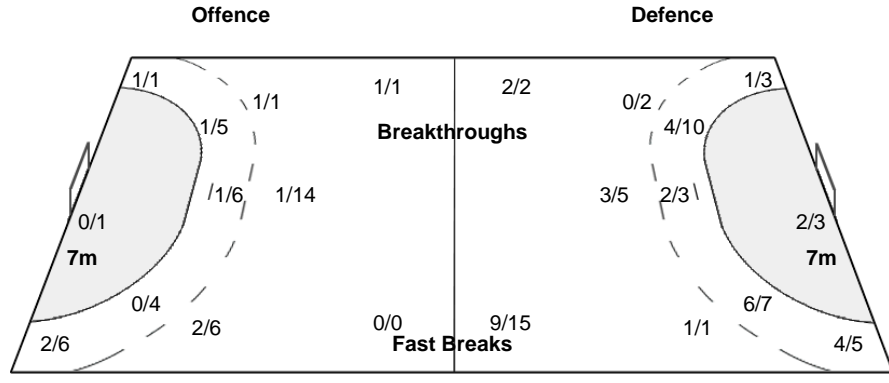

### Shots Distribution

#### Players

Goals / Shots

**Team**  
Goals / Shots

	0/3	
0/5	0/4	3/5
4/7	2/7	1/2

9-Missed 1-Post 2-Blocked

**Goalkeepers**  
Saves / Shots

0/10		0/7
5/11		4/7
0/5	0/1	0/2

1 HARBORT J