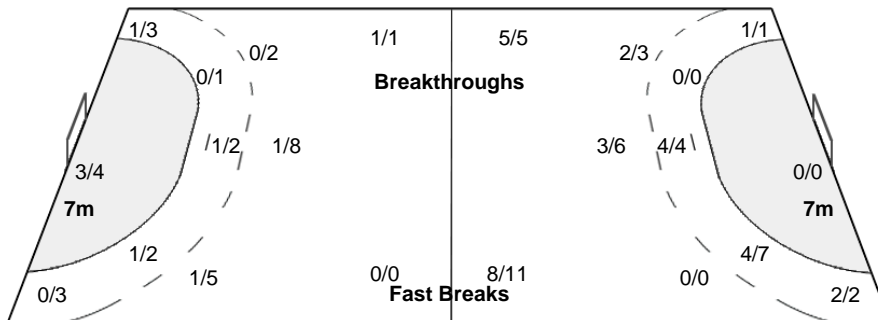

Zrenjanin

XXI Women's World Championship 2013 Serbia

THU 12 DEC 2013
15:45

Preliminary Round - Group C

Match Team Statistics

Match No: 43

PAR 9 - 29 ESP

(0 - 14) (9 - 15)

Referees: FONSECA Ricardo Luis / SANTOS Duarte (POR)

PAR - Paraguay

Shots Distribution

Players

Goals / Shots

1 VILLALBA A	3 FIORE S	4 PEDROZO A	6 GOMEZ M	7 BATTAGLIA G	8 BORDON R	9 FARIA M
		0/1		0/1		1/1
			1/1			1/3
						0/2
						1/1
						2-Blocked

11 RODRIGUEZ M	13 CACERES A	14 BEGGAN L	15 ACUÑA A	16 YARYES A	17 ROLON K	25 FRUTOS P
			0/1			
	1/1		1/1	0/1	1/4	
			1/1	1/1		0/1
	1-Post		2-Missed 1-Post	1-Blocked	1-Post	1-Blocked

Team Goals / Shots

1/2		1/2
1/3	1/4	2/8
	2/2	1/1
2-Missed	3-Post	4-Blocked

Offence

Goalkeepers Saves / Shots

1/3	0/4	0/4
0/3	0/1	1/2
0/4	0/8	0/2

1 VILLALBA A

1/1	0/1	0/2
	0/1	1/2
0/4	0/5	0/1

16 YARYES A

0/2	0/3	0/2
0/3		
	0/3	0/1