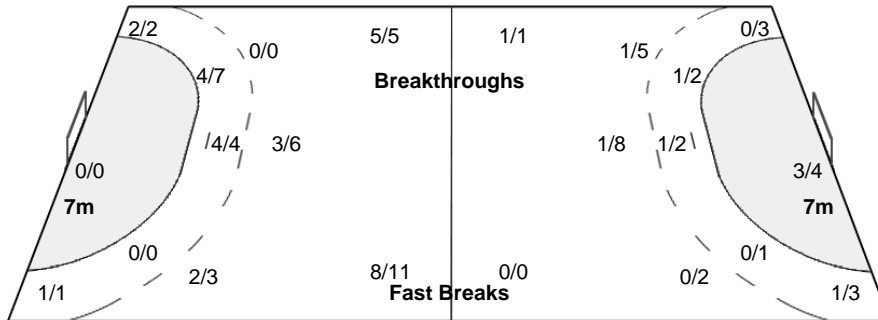

Zrenjanin

XXI Women's World Championship 2013 Serbia

THU 12 DEC 2013
15:45

Preliminary Round - Group C

Match Team Statistics

Match No: 43

PAR 9 - 29 ESP

(0 - 14) (9 - 15)

Referees: FONSECA Ricardo Luis / SANTOS Duarte (POR)

ESP - Spain

Shots Distribution

Players

Goals / Shots

Team Goals / Shots

2/3	4/4	4/4
3/3	1/1	1/2
4/4	8/8	2/2
2-Missed	5-Post	1-Blocked

Offence

Defence

Goalkeepers Saves / Shots

1/2	1/2
2/3	3/4
0/2	6/8
0/1	0/1

1 GONZALEZ C

1/2	0/1
0/1	2/3
0/2	1/3
	0/1

12 NAVARRO S

	1/1
2/2	5/5
	1/1

% Efficiency	2Min 2 Minute Suspensions	6m 6-metre Shots	7m 7-metre Shots	9m 9-metre Shots
AS Assists	BS Blocked Shots	BT Breakthroughs	DR Disqualification with report	FB Fast Breaks
G/S Goals/Shots	N/A not applicable	RC Red Cards	S/S Saves/Shots	ST Steals
TO Turnover	TP Time Played	Wing Wing Shots	YC Yellow Cards