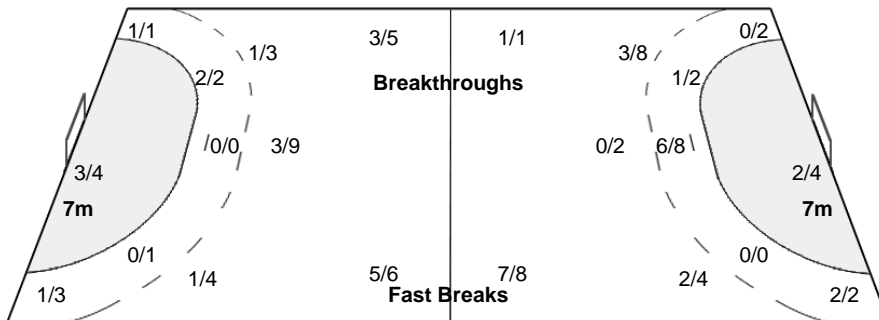

Nis

XXI Women's World Championship 2013 Serbia

WED 11 DEC 2013
15:45

Preliminary Round - Group B

Match Team Statistics

Match No: 40

BRA 24 - 20 JPN
(12 - 8) (12 - 12)

Referees: KRICHEN Samir / MAKHLOUF Samir (TUN)

JPN - Japan

Shots Distribution

Players

Goals / Shots

1 HIDA K	2 MASUDA K	3 TAKAHASHI M	4 KAMIMACHI S	7 NISHIKIORI A	9 YOKOSHIMA K	10 FUJII S
			1/1 1/2 1/1		1/1	2/4 0/1 2/2
					1/1	1-Blocked
13 KATSUREN C	17 ARIHAMA Y	18 TANABE Y	20 ISHITATE M	21 HAYAFUNE A	22 FUJIMA K	24 HARA N
	0/2 2/2 0/1 0/1	0/1 2/2 1/1 1/1	1/1			0/1
	0/1	1-Blocked 1-Missed	1-Missed	1-Missed	1/1 1/1	1-Post
26 KAWAMURA A	28 NAGATA S					

Team Goals / Shots

2/5	3/5	4/4
1/1	1/3	1/3
1/2	2/3	5/6

3-Missed 1-Post 2-Blocked

Offence

Defence

Goalkeepers Saves / Shots

0/6	1/3	1/3
3/5	1/1	3/5
1/4	0/1	2/8

1 HIDA K

0/6	1/3	1/3
3/5	1/1	3/5
1/4	0/1	2/8

22 FUJIMA K

LEGEND

%	Efficiency	2Min	2 Minute Suspensions	6m	6-metre Shots	7m	7-metre Shots	9m	9-metre Shots
AS	Assists	BS	Blocked Shots	BT	Breakthroughs	DR	Disqualification with report	FB	Fast Breaks
G/S	Goals/Shots	N/A	not applicable	RC	Red Cards	S/S	Saves/Shots	ST	Steals
TO	Turnover	TP	Time Played	Wing	Wing Shots	YC	Yellow Cards