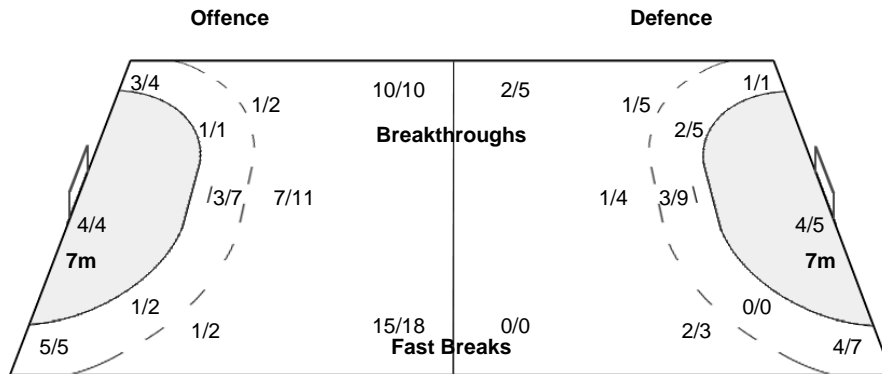

Belgrade

XXI Women's World Championship 2013 Serbia

WED 11 DEC 2013
16:00

Preliminary Round - Group A

Match Team Statistics

Match No: 37

DOM 20 - 51 KOR
(8 - 27) (12 - 24)

Referees: MARINA Carlos Maria / MINORE Dario Leonel (ARG)

KOR - Korea

Shots Distribution

Players

Goals / Shots

2 KIM S			5 LEE H			7 CHOI S			10 WON S			12 PARK M			13 YOO H			14 KIM J		
1/1	1/1		2/2	2/3	0/2	3/3	0/1	1/1	2/2	1/1	1/1				1/1	1/1		1/1		1/1
4/4		0/1	2/3	0/2	0/1	1/1			0/1	1/1	1/1				0/1			5/6		2/2
			1-Missed						1-Missed											
15 JUNG Y			16 SONG M			17 RYU E			19 JUNG J			20 LEE E			21 KIM E			22 WOO S		
1/1	0/1																	1/1		
0/1	0/1													2/2						
2/2		3/3																		
23 NAM Y			24 GWON H																	
			2/2		4/4															
					1/2															
					1/1															

Team
Goals / Shots

10/10	2/3	9/9
4/6	0/3	2/6
12/15	2/2	10/10

2-Missed

Goalkeepers
Saves / Shots

0/4	1/2	0/5
6/7	2/2	0/2
0/3	2/2	2/6

12 PARK M

0/3	0/1	0/2
3/4		
0/1	1/1	2/2

16 SONG M

0/1	1/1	0/3
3/3	2/2	0/2
0/2	1/1	0/4

LEGEND

%	Efficiency	2Min	2 Minute Suspensions	6m	6-metre Shots	7m	7-metre Shots	9m	9-metre Shots
AS	Assists	BS	Blocked Shots	BT	Breakthroughs	DR	Disqualification with report	FB	Fast Breaks
G/S	Goals/Shots	N/A	not applicable	RC	Red Cards	S/S	Saves/Shots	ST	Steals
TO	Turnover	TP	Time Played	Wing	Wing Shots	YC	Yellow Cards