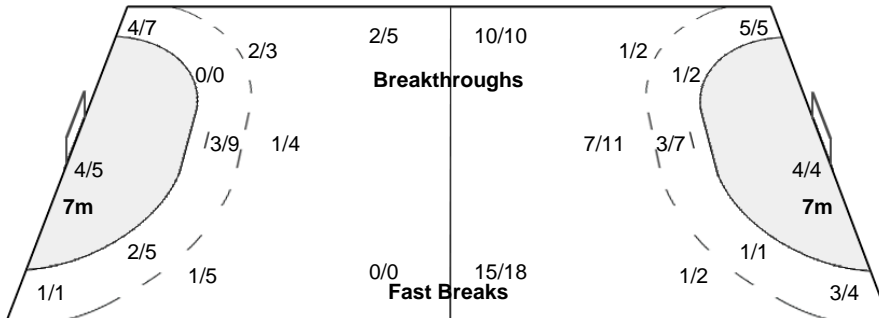

Belgrade

XXI Women's World Championship 2013 Serbia

WED 11 DEC 2013
16:00

Preliminary Round - Group A

Match Team Statistics

Match No: 37

DOM 20 - 51 KOR
(8 - 27) (12 - 24)

Referees: MARINA Carlos Maria / MINORE Dario Leonel (ARG)

DOM - Dominican Republic

Shots Distribution

Players

Goals / Shots

1 DOMINGUEZ C	2 BRITO Y	5 TORREIRA D	7 PIMENTEL J	8 PENA N	9 ANDINO M	10 LORENZO C
0/1	1/1	0/1	1/1	2/3	2/2 1/1 1/1	0/1
1-Missed	1-Post		1-Post		1-Post	
11 PUELLO F	12 SUAREZ S	13 LOPEZ C	14 TEJEDA Y	15 CESPEDES M	17 POP I	23 HERNANDEZ C
1/1	0/1	1/1	0/1	1/1	0/1	0/1
1-Missed		1-Missed	1-Missed 2-Post	0/2	1-Missed 1-Post	

Team Goals / Shots

4/4	1/2	5/5
1/7	0/2	2/2
3/3	0/2	4/6

5-Missed 6-Post

Offence

Defence

Goalkeepers Saves / Shots

0/10	1/3	0/9
2/6	3/3	4/6
3/15	0/2	0/10

1 DOMINGUEZ C

0/6	1/1	0/4
1/1	1/1	1/2
0/4	0/1	0/6

12 SUAREZ S

0/4	0/2	0/5
1/5	2/2	3/4
3/11	0/1	0/3