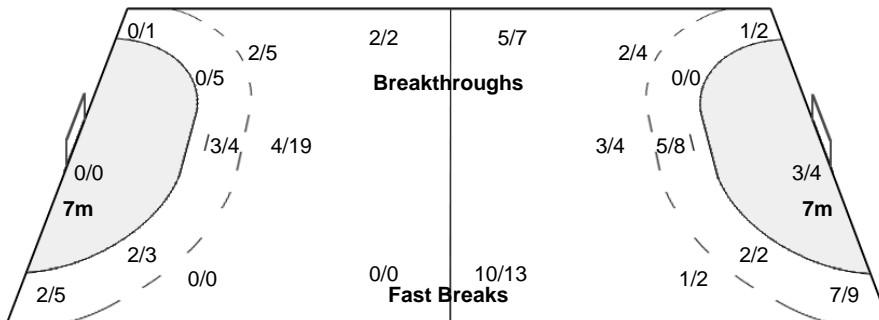

Novi Sad

XXI Women's World Championship 2013 Serbia

TUE 10 DEC 2013
19:15

Preliminary Round - Group D

Match Team Statistics

Match No: 36

HUN 39 - 15 AUS
(19 - 11) (20 - 4)

Referees: COULIBALY Yalatima Nanga / DIABATE Mamoudou (CIV)

AUS - Australia

Shots Distribution

Players

Goals / Shots

1 HARBORT J	2 ROY S	3 DOHERTY O	4 THOMAS A	5 LINDBLOM SALMAN K	6 COOK D	7 SÖRENSEN S
			0/1 1/1		0/1 0/2	0/1 1/1
			1-Blocked		1-Missed	3-Blocked
8 POTOCKI S	11 VAN BUSSEL E	12 KENT C	14 MCAFEE M	15 SMILJANIC V	16 BOYD R	17 BRUNSBURG V
2/3 3/5	1/2 0/1 2/4			1/1		
3-Missed	1-Blocked			3-Blocked	1-Missed	
61 BENTWITCH L	77 MEEDA A					
2/2	0/1 1/1					
	2-Blocked					

Team Goals / Shots

		1/2
2/4		0/4
6/10	0/1	6/8
5-Missed		10-Blocked

Offence

Defence

Goalkeepers Saves / Shots

0/1	3/8	0/6
4/10		1/6
2/11	0/4	1/4

1 HARBORT J

0/1	3/8	0/6
4/10		1/6
2/11	0/4	1/4

12 KENT C

LEGEND

%	Efficiency	2Min	2 Minute Suspensions	6m	6-metre Shots	7m	7-metre Shots	9m	9-metre Shots
AS	Assists	BS	Blocked Shots	BT	Breakthroughs	DR	Disqualification with report	FB	Fast Breaks
G/S	Goals/Shots	N/A	not applicable	RC	Red Cards	S/S	Saves/Shots	ST	Steals
TO	Turnover	TP	Time Played	Wing	Wing Shots	YC	Yellow Cards