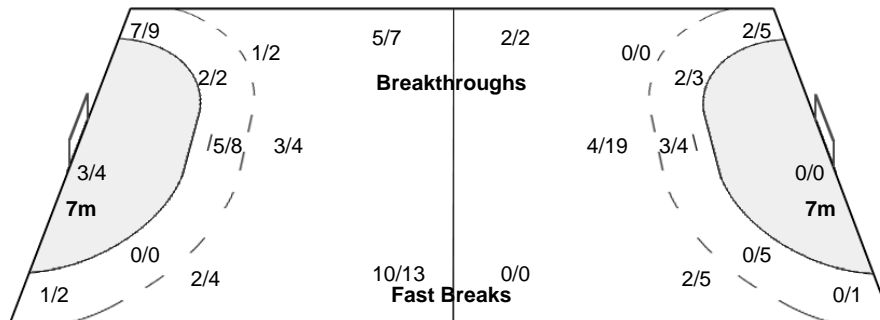

Novi Sad

XXI Women's World Championship 2013 Serbia

TUE 10 DEC 2013
19:15

Preliminary Round - Group D

Match Team Statistics

Match No: 36

HUN 39 - 15 AUS

(19 - 11) (20 - 4)

Referees: COULIBALY Yalatima Nanga / DIABATE Mamoudou (CIV)

HUN - Hungary

Shots Distribution

Players

Goals / Shots

5 TRISCSUK K	6 VERTEN O	7 SZUCSANSZKI Z	9 VINCZE M	10 BULATH A	12 HERR O	13 GÖRBICZ A
1/1		1/1	1/1	1/1		1/2
2/3		1/1	1/4			1/2
1/1		1/2	3/3	1/1		1/1
1-Post	1-Blocked		1-Blocked			

18 SZAMORANSKY P	20 REDEI-SOOS V	21 KISS E	22 BOGNAR-BODI B	23 SZEKERES K	27 CIFRA A	83 KOVACSICZ M
0/1	1/1		1/1	1/2	2/2	2/2
	1/1		2/3	1/1		2/2
1/1	1/1			1/1	1/1	1/1
	1-Blocked			1-Blocked		0/1

87 TOMORI Z

Team Goals / Shots

1/1	5/8	6/6
6/10		5/6
9/11	4/4	3/4
2-Missed	1-Post	2-Blocked

Offence

Defence

Goalkeepers Saves / Shots

		1/2
2/4		4/4
4/10	1/1	2/8

12 HERR O

		0/1
1/3		1/1
1/6		0/3

21 KISS E

		1/1
1/1		3/3
3/4	1/1	2/5