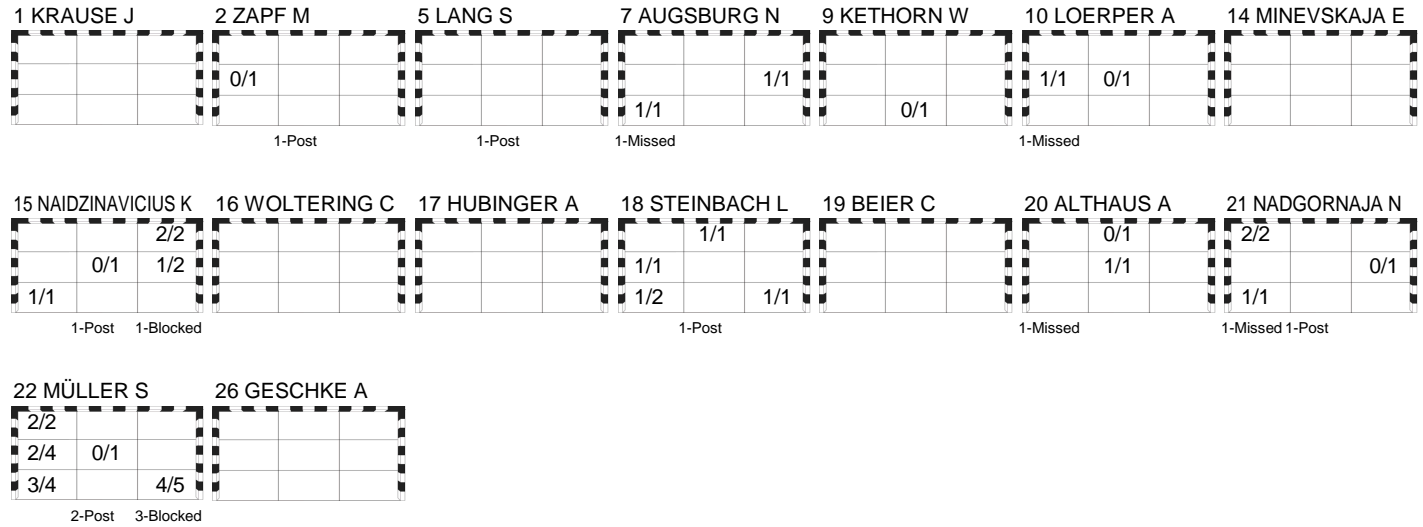

Novi Sad

XXI Women's World Championship 2013 Serbia

TUE 10 DEC 2013
17:00

Preliminary Round - Group D

Match Team Statistics

Match No: 35

GER 26 - 23 ROU
(13 - 12) (13 - 11)

Referees: BIRCH Anders / STENRAND Dennis (DEN)

GER - Germany

Shots Distribution

Players

Goals / Shots

Team
Goals / Shots

4/4	1/2	2/2
4/7	1/4	2/4
7/9	0/1	5/6
4-Missed	7-Post	4-Blocked