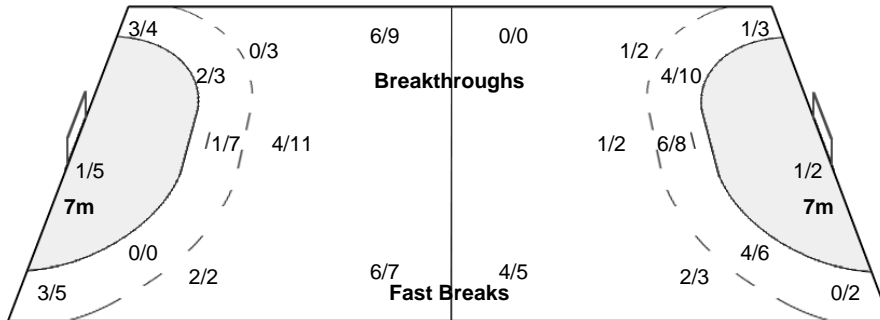

Novi Sad

XXI Women's World Championship 2013 Serbia

TUE 10 DEC 2013
14:45

Preliminary Round - Group D

Match Team Statistics

Match No: 34

CZE 28 - 24 TUN

(15 - 14) (13 - 10)

Referees: BONAVENTURA Charlotte / BONAVENTURA Julie (FRA)

CZE - Czech Republic

Shots Distribution

Players

Goals / Shots

3 KNEDLIKOVA J	5 KECLIKOVA K	7 CHRENKOVA R	8 POZNAROVA P	9 SALCAKOVA K	10 RUCKOVA P	11 KUTLVASROVA H
1/1	0/1					
2/2	2/2					
	1/2	1/3		0/1	0/1	0/1
	1/1		0/1	0/1	0/1	1/1
		1-Missed	1-Blocked			2-Blocked

12 RANIKOVA B	13 CERNA K	14 VITKOVA P	15 HRBKOVA M	18 LUZUMOVA I	19 STERBOVA H	22 CRHOVA M
			1/3	1/1	1/1	
		1/1		1/2	2/2	
		0/1	1/1	1/1	0/1	
	1-Post	2-Blocked		1-Blocked	2-Post	2-Blocked

24 SELUCKA D	30 MÜLLNEROVA D
0/1	

Team Goals / Shots

1/1	1/1	1/1
4/13	0/1	3/8
8/8	3/4	7/7
1-Missed	3-Post	8-Blocked

Offence