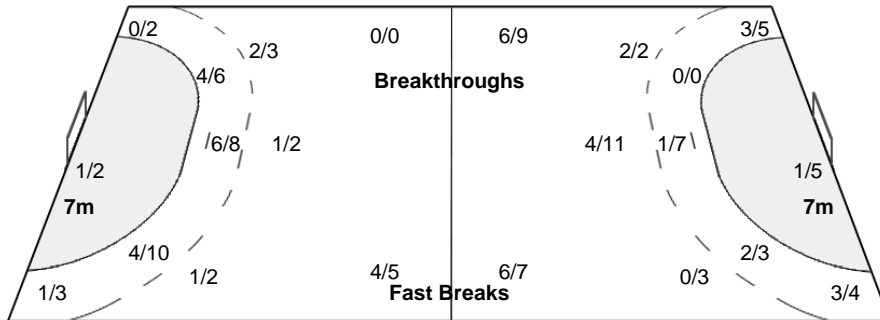

Novi Sad

XXI Women's World Championship 2013 Serbia

TUE 10 DEC 2013
14:45

Preliminary Round - Group D

Match Team Statistics

Match No: 34

CZE 28 - 24 TUN

(15 - 14) (13 - 10)

Referees: BONAVENTURA Charlotte / BONAVENTURA Julie (FRA)

TUN - Tunisia

Shots Distribution

Players

Goals / Shots

3 DAOULA N	6 ELGHAOUI A	7 REJEB S	9 SFAR BEN CHKER F	10 TOUMI R	12 ABDALLAH E	15 HLAILI R
			0/2	2/2	2/2	
				1/2	0/1	
	1/1	2/3		1/1	1/2	
		1/1				
1-Missed 1-Post						
16 OMRANI F	17 KILANI O	20 CHEBBAH M	21 HACHANA S	22 DHAOUADI M	29 YAHIAOUI F	30 JAOUADI I
	1/1	0/1				
		1/1	0/1	0/1	2/3	
		1/1	0/1	0/1	2/3	
		1/1	0/1	0/1	3/3	
			0/2		1/2	
						2/2
1-Missed 1-Blocked						
44 KOUKI M	85 BEN SLAMA N					
0/1						

Team Goals / Shots

3/5	1/2	3/4
0/1	0/1	7/14
1/2	1/1	8/9
2-Missed 1-Post 1-Blocked		

Offence

Defence

Goalkeepers Saves / Shots

0/1	0/1	0/1
9/13	1/1	5/8
0/8	1/4	0/7

12 ABDALLAH E

	0/1	0/1
6/10	1/1	5/6
0/3	1/3	0/3

16 OMRANI F

85 BEN SLAMA N

0/1		
3/3		0/2
0/5	0/1	0/4

LEGEND	% Efficiency	2Min 2 Minute Suspensions	6m 6-metre Shots	7m 7-metre Shots	9m 9-metre Shots
AS Assists	BS Blocked Shots	BT Breakthroughs	DR Disqualification with report	FB Fast Breaks	ST Steals
G/S Goals/Shots	N/A not applicable	RC Red Cards	S/S Saves/Shots		
TO Turnover	TP Time Played	Wing Wing Shots	YC Yellow Cards