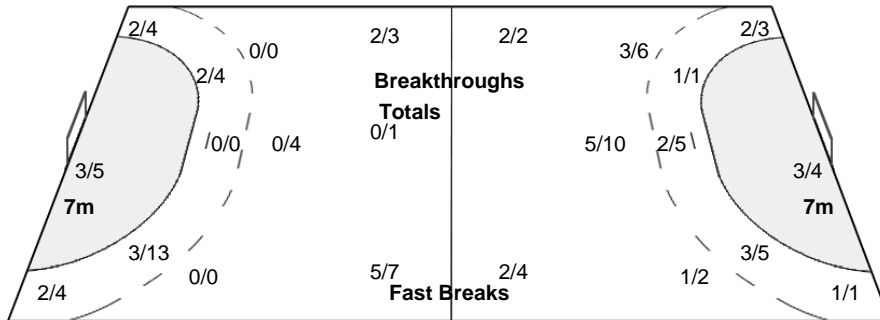

Zrenjanin

XXI Women's World Championship 2013 Serbia

TUE 10 DEC 2013
18:00

Match Team Statistics

Match No: 32

ESP 25 - 19 ARG

(14 - 11) (11 - 8)

Referees: ENGBERG Natasha / LAURELL Alexandra (SWE)

ARG - Argentina

Shots Distribution

Players

Goals / Shots

1 CARRATU M	2 SALA N	4 HARO L	5 PIZZO M	6 DECILIO M	8 BELOTTI A	9 MENDOZA L
	0/1	1/2 0/1 3/3	1/1 0/1 2/2	0/1 0/1 2/3	0/1 1/1 1/1	1/1 0/1 0/1
				2-Blocked 1-Missed		1-Blocked
10 CRIVELLI V	11 GAMBINO A	13 ALONSO M	14 BIANCHI V	15 MENA A	16 BORDON N	17 VICO N
		1/1 0/1	0/1	1/1		
			1-Missed 1-Post			1-Missed 2-Blocked
19 OCANTO R	22 KARSTEN E					
0/1	1/1 1/1 0/1					
	1-Blocked					

Team Goals / Shots

1/3	1/1	3/3
3/7	1/2	0/5
6/8		4/5

3-Missed 1-Post 7-Blocked

Offence

Goalkeepers Saves / Shots

0/2	1/5
0/4	2/3
6/12	1/5

1 CARRATU M
0/2
0/1

16 BORDON N
0/2
0/2
6/11

LEGEND	% Efficiency	2Min 2 Minute Suspensions	6m 6-metre Shots	7m 7-metre Shots	9m 9-metre Shots
AS Assists	BS Blocked Shots	BT Breakthroughs	DR Disqualification with report	FB Fast Breaks	ST Steals
G/S Goals/Shots	N/A not applicable	RC Red Cards	S/S Saves/Shots		
TO Turnover	TP Time Played	Wing Wing Shots	YC Yellow Cards