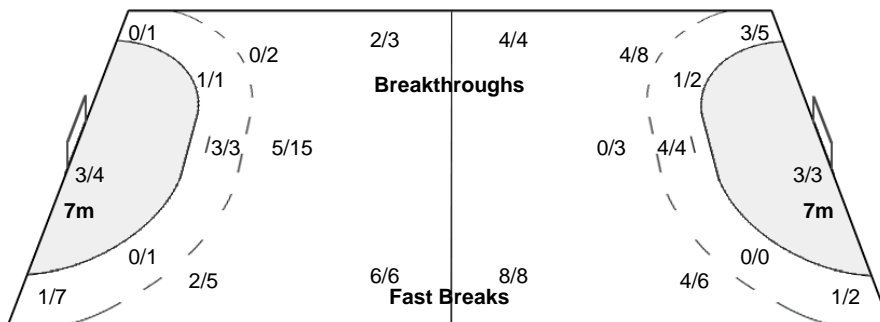

Zrenjanin

XXI Women's World Championship 2013 Serbia

TUE 10 DEC 2013
15:45

Match Team Statistics

Match No: 31

POL 32 - 23 ANG
(18 - 13) (14 - 10)

Referees: FONSECA Ricardo Luis / SANTOS Duarte (POR)

ANG - Angola

Shots Distribution

Players

Goals / Shots

1 ALMEIDA T	2 VIEGAS J	3 SIBO A	4 QUITONGO R	5 CAZANGA M	6 PAIXAO L	8 MONTEIRO L
0/1	0/1	1/1	1/1	0/1	0/1	0/1
1/1	0/1			1/1	1/1	0/1
				1/1		3/3
	1-Missed 1-Post			1-Missed	1-Blocked	2-Missed
						1-Blocked
9 GUIALO I	10 KASSOMA A	11 KIALA L	12 SANTOS M	13 SALVADOR L	14 BERNARDO N	16 PEDRO M
1/1			0/1		1/1	
1/1		0/1			0/1	2/2
	1/1	1/1	1/2		1/1	1/1
1-Missed	1-Blocked				1-Missed	
18 KIALA M	20 BRANCO C					
2/2	0/2					
	1-Blocked					

Team Goals / Shots

3/3	0/4	2/2
0/4	3/3	3/4
5/5	4/6	3/5
6-Missed	1-Post	4-Blocked

Offence

Defence

Goalkeepers Saves / Shots

0/3	1/2	2/13
1/4	1/1	1/2
1/8	2/3	0/5

1 ALMEIDA T

0/2	1/1	1/7
	1/1	1/1
1/1	1/2	0/4

16 PEDRO M

0/1	0/1	0/5
0/2		
0/5	1/1	0/1

20 BRANCO C

		1/1
1/2		0/1
0/2		

LEGEND

%	Efficiency	2Min	2 Minute Suspensions	6m	6-metre Shots	7m	7-metre Shots	9m	9-metre Shots
AS	Assists	BS	Blocked Shots	BT	Breakthroughs	DR	Disqualification with report	FB	Fast Breaks
G/S	Goals/Shots	N/A	not applicable	RC	Red Cards	S/S	Saves/Shots	ST	Steals
TO	Turnover	TP	Time Played	Wing	Wing Shots	YC	Yellow Cards