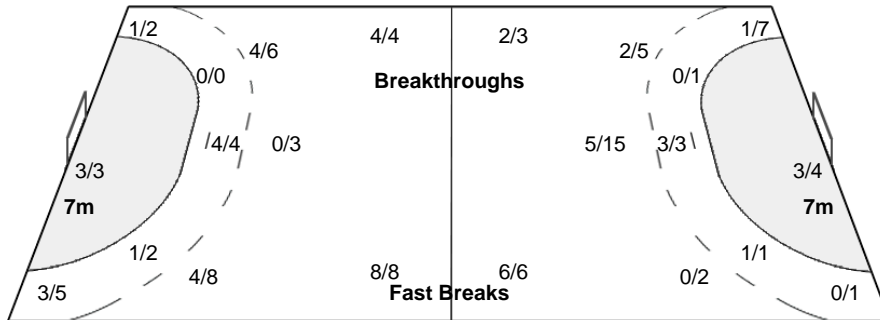

Zrenjanin

XXI Women's World Championship 2013 Serbia

TUE 10 DEC 2013
15:45

Match Team Statistics

Match No: 31

POL 32 - 23 ANG

(18 - 13) (14 - 10)

Referees: FONSECA Ricardo Luis / SANTOS Duarte (POR)

POL - Poland

Shots Distribution

Players

Goals / Shots

1 GAPSKA M	4 STACHOWSKA M	5 NIEDZWIEDZ I	6 SIODMIAK K	11 GRZYB K	14 KUDLACZ K	21 KONIUSZANIEC K
	1/1	1/1	1/2	1/1 3/3	3/3	2/2 1/1
		0/1 1/1	1/1	2/2 0/1 1/1	0/1 2/2	2/3 1/1 1/1
		1-Missed			1-Post 1-Blocked	
28 WOJTAS A	29 SEMENIUK-OLCHAWA K	32 SZWED-ORNEBORG K	33 MIGALA M	40 WYSOKINSKA A	41 STASIAK M	55 JOCHYMEK A
0/1 2/3			1/1			0/1
1-Post						
77 KULWINSKA P	89 BYZDRA K					
	2/3					
	1/1					
	1/1					

Team Goals / Shots

3/3	1/2	11/13
3/4	0/1	1/2
7/8	1/3	5/5
1-Missed	2-Post	1-Blocked

Offence

Defence

Goalkeepers Saves / Shots

0/3	4/4	0/2
4/4	0/3	1/4
0/5	2/6	2/5

1 GAPSKA M

0/1	2/2	0/1
1/1	0/2	0/2
0/2	1/4	1/1

40 WYSOKINSKA A

0/2	2/2	0/1
3/3		1/2
0/3	1/2	1/4