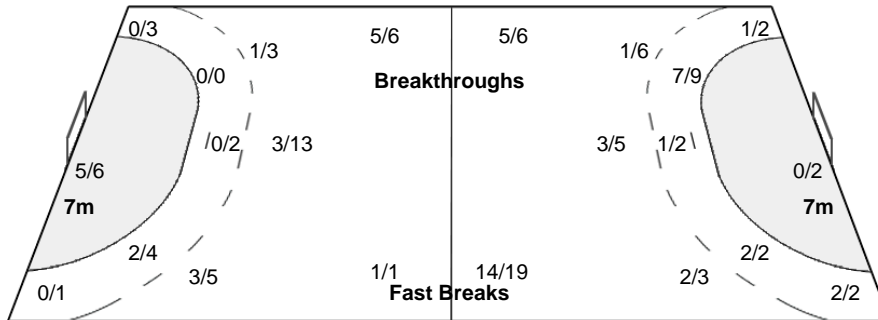

Nis

XXI Women's World Championship 2013 Serbia

TUE 10 DEC 2013
20:15

Preliminary Round - Group B

Match Team Statistics

Match No: 30

DEN 38 - 20 ALG

(21 - 8) (17 - 12)

Referees: GARCIA Ignacio / MARIN LORENTE Andreu (ESP)

ALG - Algeria

Shots Distribution

Players

Goals / Shots

1 ABDELKADER S	3 KHOUILED S	5 BELLAKHDAR N	6 DOB N	7 HASNAOUI R	8 TITOU S	11 AIT AHMED A	
	0/1	4/4 0/1 1/1		1/1 0/1		0/1	
		1/2 1/1 2/2				0/1	
		4-Blocked 1-Missed 2-Blocked					
12 SEHABI S	13 ZIADI R	15 IBERRAKEN F	16 BOUSSORA F	17 HEMISSI S	18 TIZI N	19 KHELIL R	
	1/1 1/1 2/2				0/1 1/2		
					1/1 2/3 0/1		
		2-Blocked			2-Missed 1-Post 1-Blocked	1-Post	
20 BENAICHA S							

Team Goals / Shots

5/5	0/1	2/3
2/4		2/3
4/6	3/4	2/4
3-Missed 2-Post 9-Blocked		

Offence