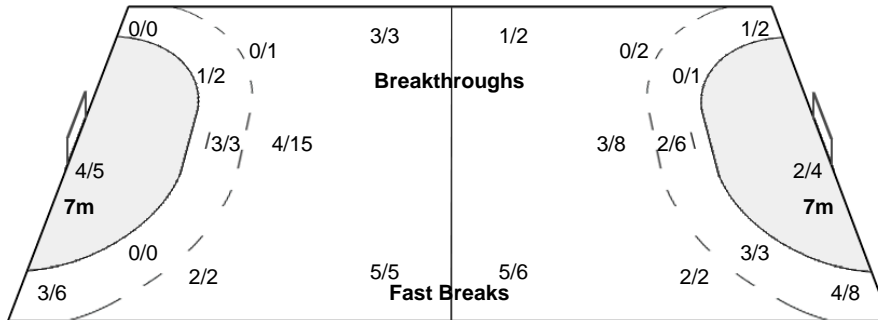

Nis

XXI Women's World Championship 2013 Serbia

TUE 10 DEC 2013
18:00

Preliminary Round - Group B

Match Team Statistics

Match No: 29

BRA 25 - 23 SRB

(14 - 11) (11 - 12)

Referees: GATELIS Mindaugas / MAZEIKA Vaidas (LTU)

BRA - Brazil

Shots Distribution

Players

Goals / Shots

2 DINIZ F	3 NASCIMENTO A	4 ROCHA S	5 PIEDADE D	6 ANDRADE A	8 DA SILVA F	9 RODRIGUES A
1/1	1/1 1/1 2/2	1/1	1/1	0/1	1/1 1/1 1/1	1/1 1/1 1/1
1/1	1/2				0/1	1-Missed 2-Blocked
		1-Post		1-Missed	1-Blocked	

12 ARENHART B	14 GOMES E	16 PESSOA M	17 SOUZA K	18 AMORIM E	19 NUNES D	21 COSTA M
				2/2		
				0/1	3/3	
				1-Missed		

22 MOURA M	81 CAVALEIRO D
1/2 1/2	1/1
2-Missed	0/1
	1-Post

Team Goals / Shots

3/3	1/1	3/3
3/4		6/7
2/3	1/2	6/9
5-Missed	2-Post	3-Blocked

Offence

Goalkeepers Saves / Shots

1/5	2/3	0/3
4/5	1/1	1/2
0/7	2/3	0/5

12 ARENHART B

0/2		0/3
1/1		0/1
	0/1	0/2

16 PESSOA M

1/3	2/3	
3/4	1/1	1/1
0/7	2/2	0/3