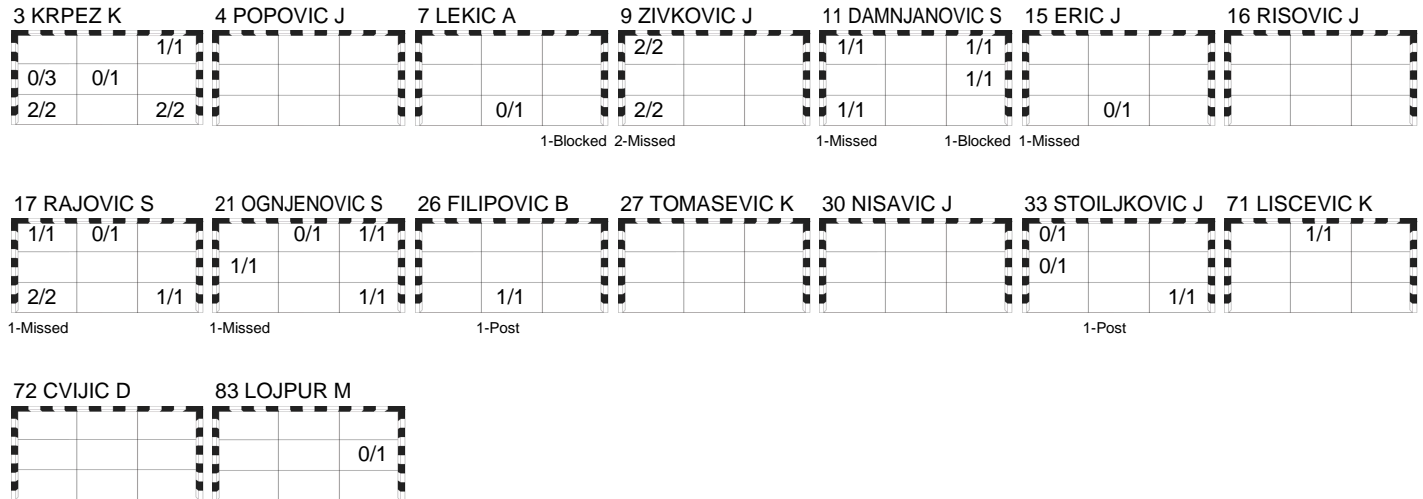

(14 - 11) (11 - 12)

Referees: GATELIS Mindaugas / MAZEIKA Vaidas (LTU)

SRB - Serbia

Shots Distribution

Players

Goals / Shots

Team Goals / Shots

4/5	1/3	3/3
1/5	0/1	1/2
7/7	1/3	5/5
6-Missed	2-Post	2-Blocked

Offence

Defence

Goalkeepers Saves / Shots

0/3	0/1	0/3
1/4		1/7
1/3	1/2	3/9

16 RISOVIC J

0/1	0/1	
1/2		1/2
0/1		2/5

27 TOMASEVIC K

0/2		0/3
0/2		0/5
1/2	1/2	1/4