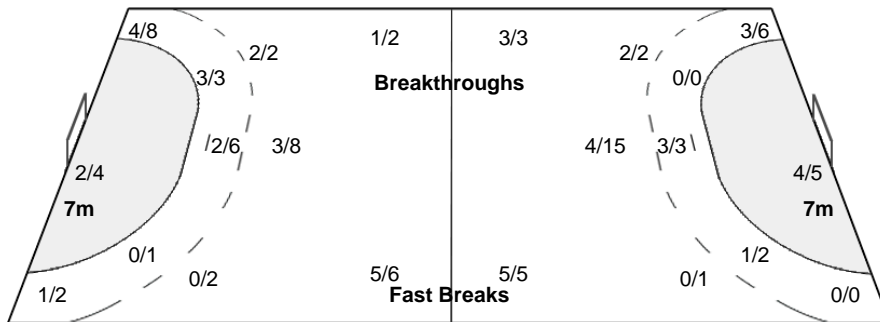

Offence

Defence

Goalkeepers Saves / Shots

0/3	0/1	0/3
1/4		1/7
1/3	1/2	3/9

16 RISOVIC J

0/1	0/1	
1/2		1/2
0/1		2/5

27 TOMASEVIC K

0/2		0/3
0/2		0/5
1/2	1/2	1/4

% Efficiency	2Min 2 Minute Suspensions	6m 6-metre Shots	7m 7-metre Shots	9m 9-metre Shots
AS Assists	BS Blocked Shots	BT Breakthroughs	DR Disqualification with report	FB Fast Breaks
G/S Goals/Shots	N/A not applicable	RC Red Cards	S/S Saves/Shots	ST Steals
TO Turnover	TP Time Played	Wing Wing Shots	YC Yellow Cards