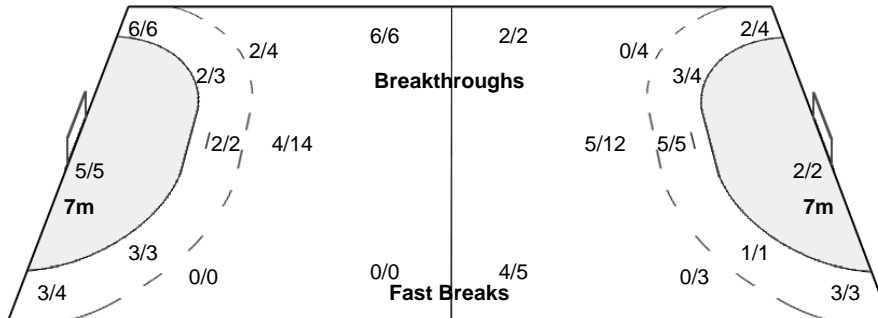

Offence

Defence

Goalkeepers Saves / Shots

0/4	1/3	0/4
3/5		0/2
1/8	3/5	0/4

1 HIDA K

0/1	0/1	0/1
1/2		0/1
1/5	1/2	0/2

22 FUJIMA K

0/3	1/2	0/3
2/3		0/1
0/3	2/3	0/2

% Efficiency	2Min 2 Minute Suspensions	6m 6-metre Shots	7m 7-metre Shots	9m 9-metre Shots
AS Assists	BS Blocked Shots	BT Breakthroughs	DR Disqualification with report	FB Fast Breaks
G/S Goals/Shots	N/A not applicable	RC Red Cards	S/S Saves/Shots	ST Steals
TO Turnover	TP Time Played	Wing Wing Shots	YC Yellow Cards