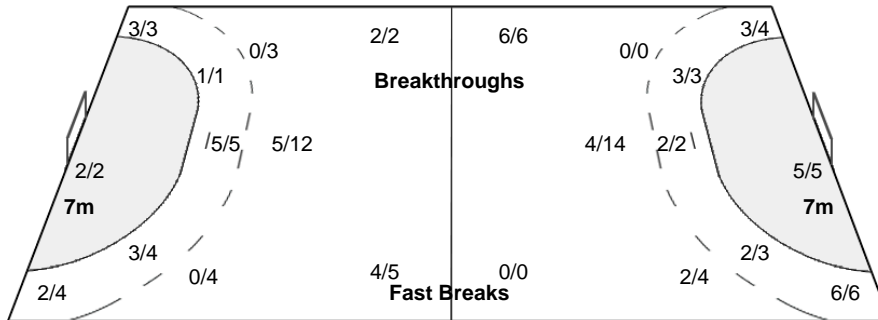

Referees: DUTA Anamaria / FLORESCU Diana-Carmen (ROU)

CHN - P.R. of China

Shots Distribution

Players

Goals / Shots

Team Goals / Shots

4/4	2/3	4/4
2/5		2/2
7/8	2/5	4/4
3-Missed	3-Post	4-Blocked

Offence