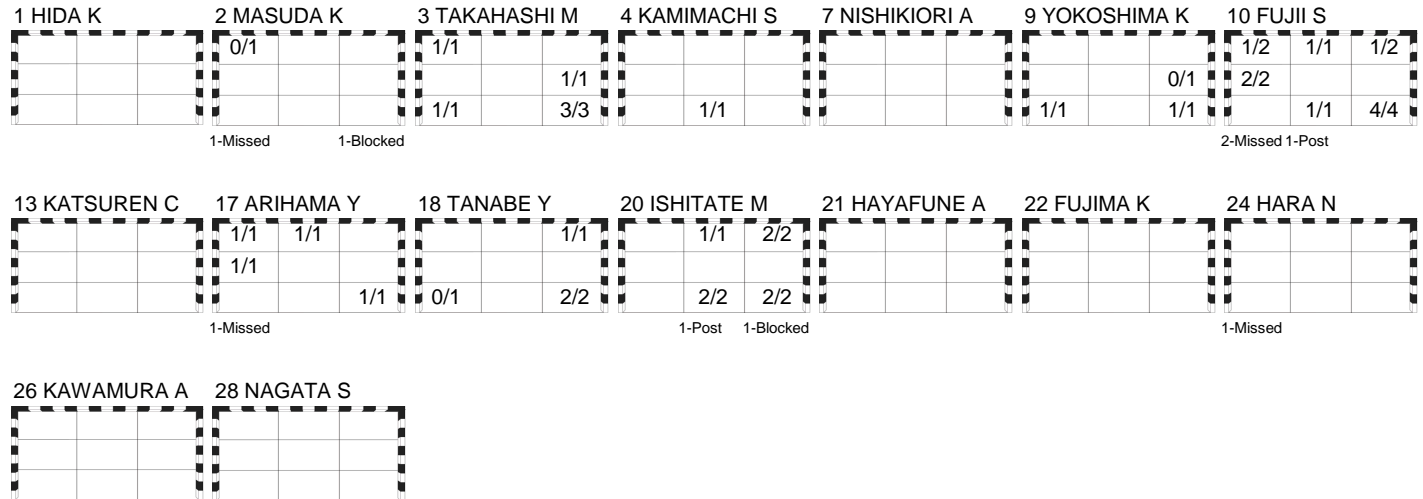

(12 - 16) (15 - 17)

Referees: DUTA Anamaria / FLORESCU Diana-Carmen (ROU)

JPN - Japan

Shots Distribution

Players

Goals / Shots

Team Goals / Shots

3/5	3/3	4/5
3/3		1/2
2/3	4/4	13/13
5-Missed	2-Post	2-Blocked