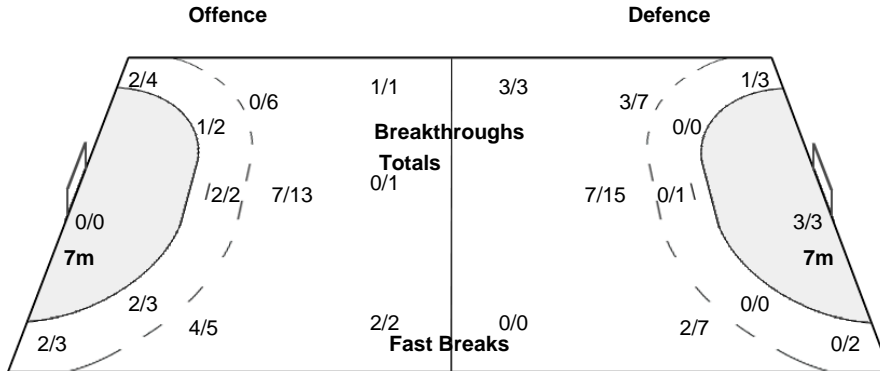

Belgrade

XXI Women's World Championship 2013 Serbia

TUE 10 DEC 2013
20:30

Preliminary Round - Group A

Match Team Statistics

Match No: 27

NED 19 - 23 FRA
(10 - 10) (9 - 13)

Referees: MARINA Carlos Maria / MINORE Dario Leonel (ARG)

FRA - France

Shots Distribution

Players

Goals / Shots

2 GOUDJO A	4 KAMTO NJITAM N	5 CISSE K	7 PINEAU A	9 BAUDOUIN P	10 ZAADI G	11 TOUNKARA M
0/0	3/3	0/1	1/1	2/3	1/1	0/1
			1-Blocked	1-Blocked	1-Missed	1/1
12 LEYNAUD A	14 LEVEQUE A	16 DARLEUX C	17 DEMBELE S	18 DEROIN A	19 GOIORANI J	24 SIGNATE M
0/0	0/0	0/0	1/1	1/1	0/0	1/1
			1-Missed	1/2		3/3
						2/2
						3-Blocked
29 NIOMBLA G	64 LACRABERE A					
1/1	0/1					1/1
	1-Missed 3-Post					1-Blocked

Team Goals / Shots

1/2	1/1	1/1
		2/3
11/14	0/1	7/8
3-Missed	3-Post	6-Blocked

Goalkeepers Saves / Shots

2/2	0/1	
1/2		2/4
3/7	2/4	0/9

12 LEYNAUD A

1/1	0/1	
1/1		2/4
1/5	2/3	0/6

16 DARLEUX C

1/1		
0/1		
2/2	0/1	0/3

LEGEND	
%	Efficiency
AS	Assists
G/S	Goals/Shots
TO	Turnover
2Min	2 Minute Suspensions
BS	Blocked Shots
N/A	not applicable
TP	Time Played
6m	6-metre Shots
BT	Breakthroughs
RC	Red Cards
Wing	Wing Shots
7m	7-metre Shots
DR	Disqualification with report
S/S	Saves/Shots
YC	Yellow Cards
9m	9-metre Shots
FB	Fast Breaks
ST	Steals