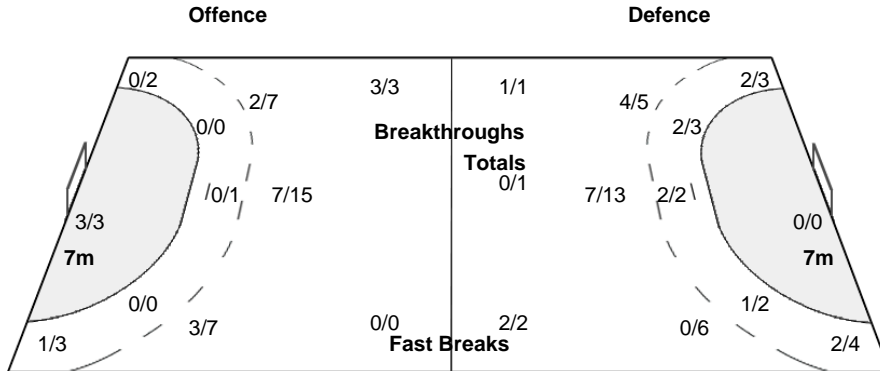

Belgrade

XXI Women's World Championship 2013 Serbia

TUE 10 DEC 2013
20:30

Preliminary Round - Group A

Match Team Statistics

Match No: 27

NED 19 - 23 FRA
(10 - 10) (9 - 13)

Referees: MARINA Carlos Maria / MINORE Dario Leonel (ARG)

NED - Netherland

Shots Distribution

Players

Goals / Shots

1 VAN DER WAL M	4 VAN DORT S	5 KRAMER J	6 VAN DER HEIJDEN L	7 BONT D	8 ABBINGH L	9 VAN OLPHEN S
0/0	0/0	1/1	0/1	0/0	0/2	1/1
0/0	0/0	0/0	0/0	0/0	1/1	1/1
0/0	0/0	1/1	0/0	0/0	4/4	2/2
			1-Missed		1-Post	1-Blocked

10 SNELDER D	11 KNIPPENBORG L	12 LOGTENBERG F	13 BROCH Y	17 GROOT C	23 JANKOVIC J	24 SMEETS M
1/1	0/0	0/0	0/0	0/0	0/0	0/0
0/0	0/0	0/0	0/0	0/0	0/0	0/0
1/1	1/1	0/0	0/0	2/3	0/0	0/1
	1-Post		1-Missed	1-Post	1-Blocked	0/1

30 LUCIANO J	79 POLMAN E
0/1	0/1
0/0	0/0
0/0	1/1
1-Missed	1-Post

Team Goals / Shots

0/2	1/1	0/0
1/2	0/0	2/4
4/7	2/4	9/9
3-Missed	5-Post	4-Blocked

Goalkeepers Saves / Shots

1/2	0/1	0/1
0/0	0/0	1/3
3/14	1/1	1/8

1 VAN DER WAL M

1/2	0/1	0/1
0/0	0/0	1/3
3/11	1/1	1/7

23 JANKOVIC J

0/0	0/0	0/1
0/2	0/0	0/1