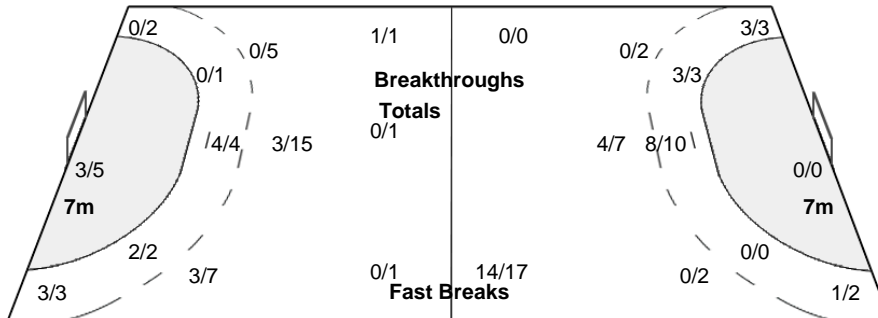

Belgrade

XXI Women's World Championship 2013 Serbia

TUE 10 DEC 2013
18:15

Preliminary Round - Group A

Match Team Statistics

Match No: 26

MNE 33 - 19 DOM

(17 - 10) (16 - 9)

Referees: HORVATH Peter / MARTON Balazs (HUN)

DOM - Dominican Republic

Shots Distribution

Players

Goals / Shots

1 DOMINGUEZ C	2 BRITO Y	5 TORREIRA D	7 PIMENTEL J	8 PENA N	9 ANDINO M	10 LORENZO C
	0/1	2/2	0/1	1/1 1/1	1/1 0/1	1/1 1/2
			1-Missed	1-Blocked		1-Blocked
11 PUELLO F	12 SUAREZ S	13 LOPEZ C	14 TEJEDA Y	15 CESPEDES M	17 POP I	23 HERNANDEZ C
1/1		1/1 0/1 1/2	1/1 0/1		0/1 0/1 1/1	1/1 0/1 2/3
		1-Post	1-Blocked		4-Missed	3-Blocked

Team Goals / Shots

2/3	1/3	3/3
1/3	0/2	0/2
6/8		6/9

5-Missed 2-Post 7-Blocked

Offence

Defence

Goalkeepers Saves / Shots

0/3	0/5	0/3
5/6	0/1	3/6
0/7	0/5	2/7

1 DOMINGUEZ C

0/1	0/3	
1/1	0/1	1/4
0/2	0/4	0/3

12 SUAREZ S

0/2	0/2	0/3
4/5		2/2
0/5	0/1	2/4

LEGEND	% Efficiency	2Min 2 Minute Suspensions	6m 6-metre Shots	7m 7-metre Shots	9m 9-metre Shots
AS Assists	BS Blocked Shots	BT Breakthroughs	DR Disqualification with report	FB Fast Breaks	ST Steals
G/S Goals/Shots	N/A not applicable	RC Red Cards	S/S Saves/Shots		
TO Turnover	TP Time Played	Wing Wing Shots	YC Yellow Cards