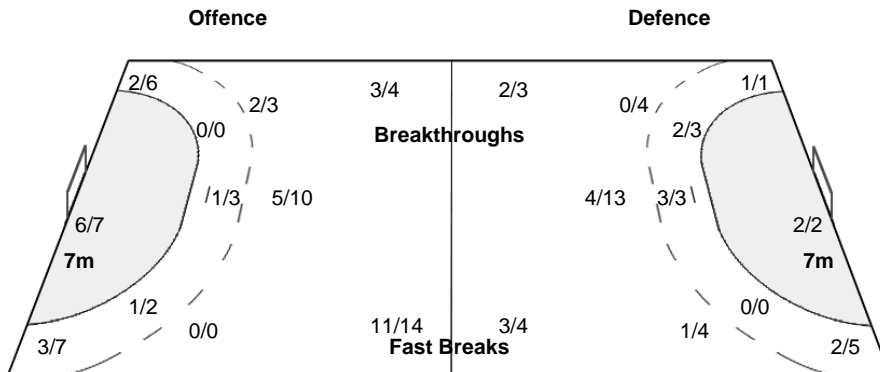

1-Missed 1-Blocked 1-Missed

23 NAM Y			24 GWON H		

1-Blocked

**Team**  
Goals / Shots

3/5	0/4	3/4
6/8		2/5
9/10	1/6	10/10

2-Missed 2-Blocked

**Goalkeepers**  
Saves / Shots

0/5	1/4	1/1
6/6		1/4
1/7	1/1	1/4