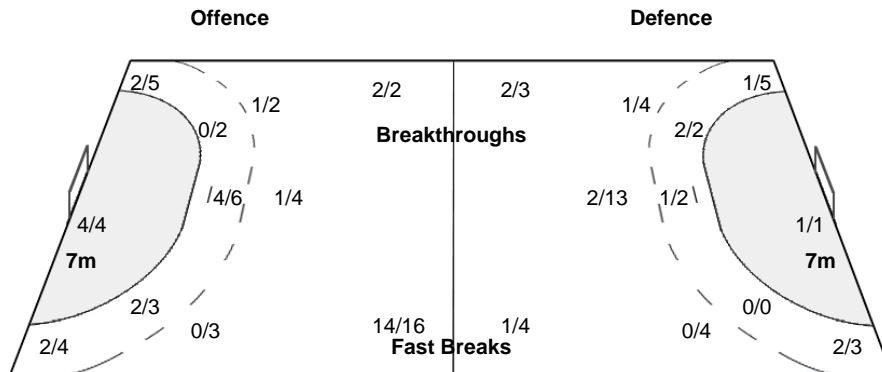

Novi Sad

XXI Women's World Championship 2013 Serbia

MON 9 DEC 2013
19:15

Preliminary Round - Group D

Match Team Statistics

Match No: 24

AUS 13 - 32 ROU
(7 - 16) (6 - 16)

Referees: BONAVENTURA Charlotte / BONAVENTURA Julie (FRA)

ROU - Romania

Shots Distribution

Players

Goals / Shots

2 PIRVUT A	4 DINCA N	6 PINTEA C	7 NECHITA A	8 NEAGU C	9 BRADEANU A	10 TACALIE A
3/3 0/1	1/1 0/1	1/1 0/2 1/1	1/1 1/1	1/1 1/1		1/1 2-Missed
1-Missed		1-Blocked	1-Missed			

11 PERIANU G	13 MARIN L	15 ARDEAN-ELISEI V	16 DEDU D	17 CIUCIULETE G	21 TOLNAI T	30 UNGUREANU P
1/1 1/1 1/3	1/1 1/1			1/1 1/1	1/2 3/3 1/1	
1-Missed	1-Blocked			1-Missed		

77 MANEA A	93 BUCESCHI E
	1/1 0/2 2/2 2/2
	1-Post

Team Goals / Shots		
1/1	6/7	3/3
6/11		6/6
2/5	1/1	7/8
6-Missed	1-Post	2-Blocked

Goalkeepers Saves / Shots		
1/1	1/2	0/1
4/6	1/1	5/5
1/6		0/4

16 DEDU D		
	0/1	
1/2	1/1	2/2
1/2		0/3

21 TOLNAI T		
1/1	1/1	0/1
3/4		3/3
0/4		0/1

30 UNGUREANU P		

LEGEND									
%	Efficiency	2Min	2 Minute Suspensions	6m	6-metre Shots	7m	7-metre Shots	9m	9-metre Shots
AS	Assists	BS	Blocked Shots	BT	Breakthroughs	DR	Disqualification with report	FB	Fast Breaks
G/S	Goals/Shots	N/A	not applicable	RC	Red Cards	S/S	Saves/Shots	ST	Steals
TO	Turnover	TP	Time Played	Wing	Wing Shots	YC	Yellow Cards