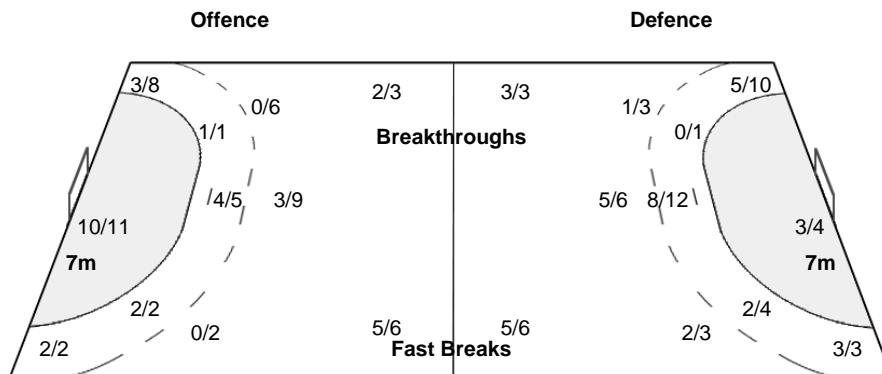

Novi Sad

XXI Women's World Championship 2013 Serbia

MON 9 DEC 2013
17:00

Preliminary Round - Group D

Match Team Statistics

Match No: 23

CZE 32 - 37 GER
(13 - 17) (19 - 20)

Referees: COULIBALY Yalatima Nanga / DIABATE Mamoudou (CIV)

CZE - Czech Republic

Shots Distribution

Players

Goals / Shots

3 KNEDLIKOVA J	5 KECLIKOVA K	7 CHRENKOVA R	8 POZNAROVA P	9 SALCAKOVA K	10 RUCKOVA P	11 KUTLVASROVA H
2/2	1/1					
1/2		1/1			1/1	
	1/1				1/1	1/1
1/1	2/2	2/2				
1-Missed	1-Missed		1-Blocked			1-Missed 1-Post 1-Blocked

12 RANIKOVA B	13 CERNA K	14 VITKOVA P	15 HRBKOVA M	18 LUZUMOVA I	19 STERBOVA H	22 CRHOVA M
					1/1	
				1/1		
		1/2	1/1	1/3	0/1	
				2/2	5/5	0/3
		2-Blocked	3-Missed		1-Post 2-Blocked	

24 SELUCKA D	30 MÜLLNEROVA D

Team
Goals / Shots

2/2	1/1	4/4
3/4		3/3
6/13	2/2	11/12
6-Missed	2-Post	6-Blocked

Goalkeepers
Saves / Shots

0/6		1/5
4/7	1/1	3/8
1/8		0/12

12 RANIKOVA B

0/3		1/2
2/4		1/4
1/5		0/4

30 MÜLLNEROVA D

0/3		0/3
2/3	1/1	2/4
0/3		0/8