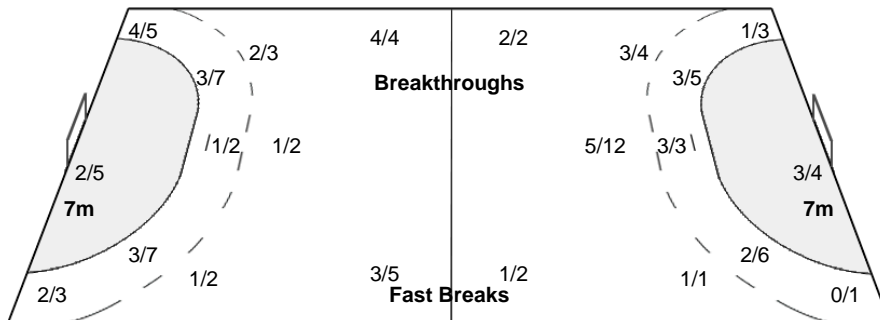

Novi Sad

XXI Women's World Championship 2013 Serbia

MON 9 DEC 2013
14:45

Preliminary Round - Group D

Match Team Statistics

Match No: 22

TUN 24 - 26 HUN
(15 - 15) (9 - 11)

Referees: KOO Bon-Ok / LEE Seok (KOR)

HUN - Hungary

Shots Distribution

Players

Goals / Shots

5 TRISCSUK K	6 VERTEN O	7 SZUCSANSZKI Z	9 VINCZE M	10 BULATH A	12 HERR O	13 GÖRBICZ A
1/1	1/1 2/2	0/1	1/1	1/1		1/2
	0/1	0/1		1/1		1/3
1/1		2/2				3/3 1/1
1-Missed				1-Missed		2-Missed

18 SZAMORANSKY P	20 REDEI-SOOS V	21 KISS E	22 BOGNAR-BODI B	23 SZEKERES K	27 CIFRA A	83 KOVACSICZ M
0/1			1/1			2/2 1/1
						1/1

87 TOMORI Z

	3/5
1/2	1/2
	1/1

1-Missed 1-Post

Team
Goals / Shots

2/2	1/1	9/13
1/5	0/1	3/7
5/5	1/1	4/4

5-Missed 1-Post

Offence

Goalkeepers
Saves / Shots

0/3	1/1	0/1
2/6	3/3	4/6
0/7	1/2	0/6

12 HERR O

1/4	1/1	4/5
0/4		0/5

21 KISS E

0/3	1/1	0/1
1/2	2/2	0/1
0/3	1/2	0/1

LEGEND

%	Efficiency	2Min	2 Minute Suspensions	6m	6-metre Shots	7m	7-metre Shots	9m	9-metre Shots
AS	Assists	BS	Blocked Shots	BT	Breakthroughs	DR	Disqualification with report	FB	Fast Breaks
G/S	Goals/Shots	N/A	not applicable	RC	Red Cards	S/S	Saves/Shots	ST	Steals
TO	Turnover	TP	Time Played	Wing	Wing Shots	YC	Yellow Cards