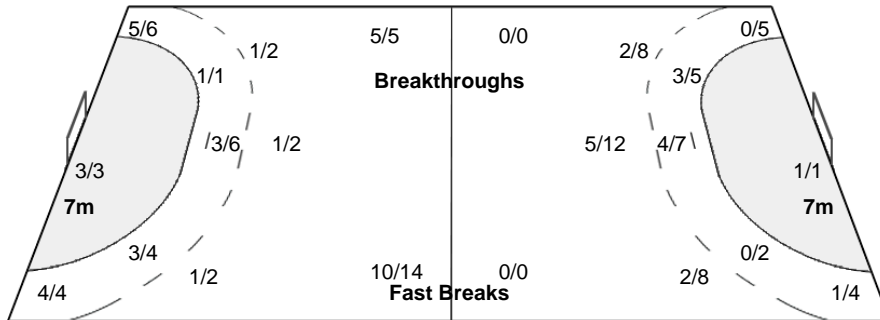

Zrenjanin

XXI Women's World Championship 2013 Serbia

MON 9 DEC 2013
20:15

Preliminary Round - Group C

Match Team Statistics

Match No: 21

ARG 18 - 37 NOR

(9 - 15) (9 - 22)

Referees: FONSECA Ricardo Luis / SANTOS Duarte (POR)

NOR - Norway

Shots Distribution

Players

Goals / Shots

2 MOLID M	4 OFTEDAL S	5 ALSTAD I	6 LOKE H	7 NOSTVOLD T	8 BREIVANG K	9 BLANCO I
	0/1	1/1 1/1 0/2	1/1 1/1 2/2	0/1 1/1 1/1		1/2 1/1 2/2
		1-Missed		1-Post		
11 HAMMERSENG-EDIN A	12 SOLBERG S	15 SULLAND L	16 LUNDE K	17 KRISTIANSEN V	18 RIEGELHUTH-KOREN L	22 MORK N
1/1 1/1		2/2 1/1		1/2	2/3 1/1	2/2 1/1 0/1
		1/1			1/1	1-Post
23 HERREM C	24 SOLBERG S					
1/1 1/1	2/2					1/1 3/3

Team Goals / Shots

4/5	2/4	3/4
5/7		4/4
6/8	3/3	10/10

2-Missed 2-Post

Offence