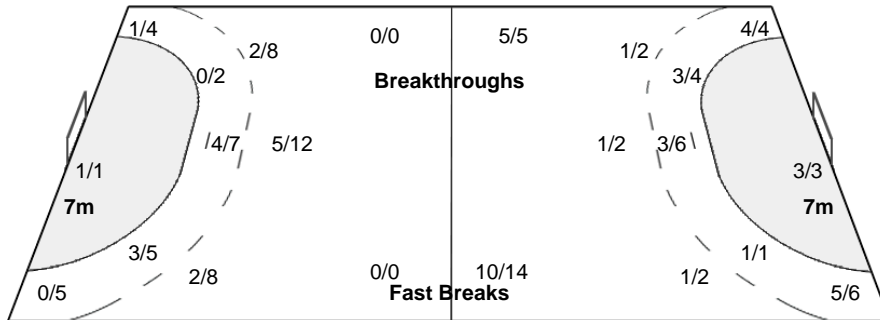

Zrenjanin

XXI Women's World Championship 2013 Serbia

MON 9 DEC 2013
20:15

Preliminary Round - Group C

Match Team Statistics

Match No: 21

ARG 18 - 37 NOR

(9 - 15) (9 - 22)

Referees: FONSECA Ricardo Luis / SANTOS Duarte (POR)

ARG - Argentina

Shots Distribution

Players

Goals / Shots

1 CARRATU M	2 SALA N	4 HARO L	5 PIZZO M	6 DECILIO M	8 BELOTTI A	9 MENDOZA L
	0/1	1/1				1/1 2/2
		1-Missed	1/1	1/1	1/1	0/2
			1-Missed		2-Missed	3-Missed 1-Post
10 CRIVELLI V	11 GAMBINO A	13 ALONSO M	14 BIANCHI V	15 MENA A	16 BORDON N	17 VICO N
0/1	2/2					0/1 1/1
1-Missed	1-Blocked 1-Missed	0/1 0/1	0/1 0/1	0/1	2/2	0/1 1/1
		1-Missed 2-Post	1-Post			
19 OCANTO R	22 KARSTEN E					
1/1	0/1					0/1
						2/2
2-Missed	2-Missed					

Team Goals / Shots

3/3	0/1	4/4
0/4	0/3	1/5
7/7	0/1	3/4

14-Missed 4-Post 1-Blocked

Offence

Defence

Goalkeepers Saves / Shots

1/5	2/4	1/4
2/7		0/4
2/8	0/3	0/10

1 CARRATU M

1/5	2/4	1/4
2/6		0/4
2/8	0/3	0/10

16 BORDON N

0/1