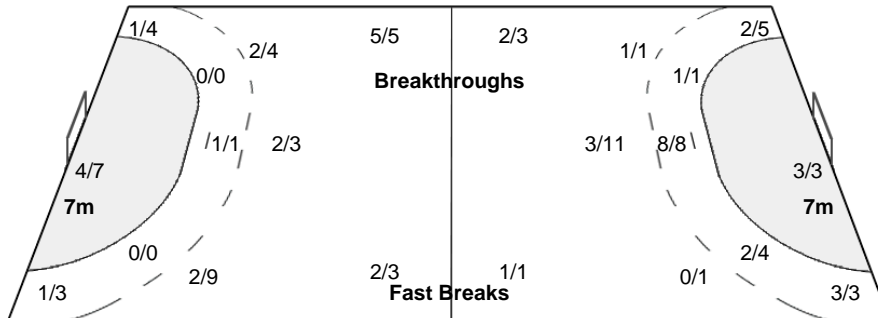

Zrenjanin

XXI Women's World Championship 2013 Serbia

MON 9 DEC 2013
18:00

Preliminary Round - Group C

Match Team Statistics

Match No: 20

ESP 26 - 20 POL

(11 - 11) (15 - 9)

Referees: AL SUWAILAM Jasem / AL MUTAWA Ahmad (KUW)

POL - Poland

Shots Distribution

Players

Goals / Shots

1 GAPSKA M	4 STACHOWSKA M	5 NIEDZWIEDZ I	6 SIODMIAK K	11 GRZYB K	14 KUDLACZ K	21 KONIUSZANIEC K
		1/1	1/1	1/1	1/2	1/1
	1/1	1/2	0/1		2/2	
		2/2	1/1		1/2	
			1-Missed	2-Post	2-Post	1-Missed
28 WOJTAS A	29 SEMENIUK-OLCHAWA K	32 SZWED-ORNEBORG K	33 MIGALA M	40 WYSOKINSKA A	41 STASIAK M	55 JOCHYMEK A
1/2						
0/2						
1/1						0/1
			1-Missed			
77 KULWINSKA P	89 BYZDRA K					
	1/1	1/1				
	1/1					
1/1	1/1					

Team Goals / Shots

4/5	1/1	4/5
3/7		2/5
3/3	2/2	1/2

3-Missed 4-Post

Offence

Goalkeepers Saves / Shots

0/4	0/1	4/9
0/1	1/1	0/1
0/6	0/1	0/7

1 GAPSKA M

0/1	0/1	1/2
0/1		
0/3		0/1

40 WYSOKINSKA A

0/3		3/7
	1/1	0/1
0/3	0/1	0/6

% Efficiency	2Min 2 Minute Suspensions	6m 6-metre Shots	7m 7-metre Shots	9m 9-metre Shots
AS Assists	BS Blocked Shots	BT Breakthroughs	DR Disqualification with report	FB Fast Breaks
G/S Goals/Shots	N/A not applicable	RC Red Cards	S/S Saves/Shots	ST Steals
TO Turnover	TP Time Played	Wing Wing Shots	YC Yellow Cards