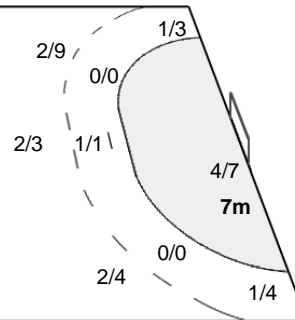

Team Goals / Shots

4/4	1/1	5/9
1/1	0/1	1/1
6/6	1/1	7/7

3-Missed 1-Post 3-Blocked

Offence

Defence

Goalkeepers Saves / Shots

1/5	0/1	1/5
4/7		3/5
0/3	0/2	1/2

1 GONZALEZ C