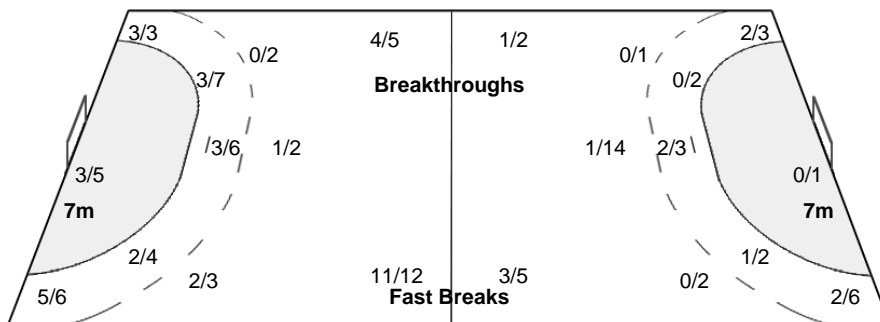

Zrenjanin

XXI Women's World Championship 2013 Serbia

MON 9 DEC 2013
15:45

Match Team Statistics

Match No: 19

PAR 12 - 37 ANG
(7 - 18) (5 - 19)

Referees: MOSORINSKI Ivan / PANDZIC Aleksandar (SRB)

ANG - Angola

Shots Distribution

Players

Goals / Shots

1 ALMEIDA T	2 VIEGAS J	3 SIBO A	4 QUITONGO R	5 CAZANGA M	6 PAIXAO L	8 MONTEIRO L
	1/1 1/1		1/1 1/1	0/2 1/1	3/3 1/1 1/1	1/1 1/2
			1-Missed	1-Missed	1-Missed	
9 GUIALO I	10 KASSOMA A	11 KIALA L	12 SANTOS M	13 SALVADOR L	14 BERNARDO N	16 PEDRO M
2/2 0/1 1/1		0/1 1/1 1/1	2/2 1/1	0/1 3/3 0/1 1/1	0/1 1/1 3/3	
2-Missed 2-Post	1-Missed					
18 KIALA M	20 BRANCO C					
1-Missed	1-Blocked					

Team Goals / Shots

6/7	3/4	8/8
5/8		1/2
4/6	3/3	7/7
7-Missed	2-Post	1-Blocked

Offence

Defence

Goalkeepers Saves / Shots

	2/2	0/1
5/6	2/2	4/6
1/1	2/7	2/5

1 ALMEIDA T

	2/2	0/1
2/2	1/1	1/2
1/1	2/5	2/2

16 PEDRO M

20 BRANCO C

3/4	1/1	3/4
	0/2	0/3

LEGEND

%	Efficiency	2Min	2 Minute Suspensions	6m	6-metre Shots	7m	7-metre Shots	9m	9-metre Shots
AS	Assists	BS	Blocked Shots	BT	Breakthroughs	DR	Disqualification with report	FB	Fast Breaks
G/S	Goals/Shots	N/A	not applicable	RC	Red Cards	S/S	Saves/Shots	ST	Steals
TO	Turnover	TP	Time Played	Wing	Wing Shots	YC	Yellow Cards