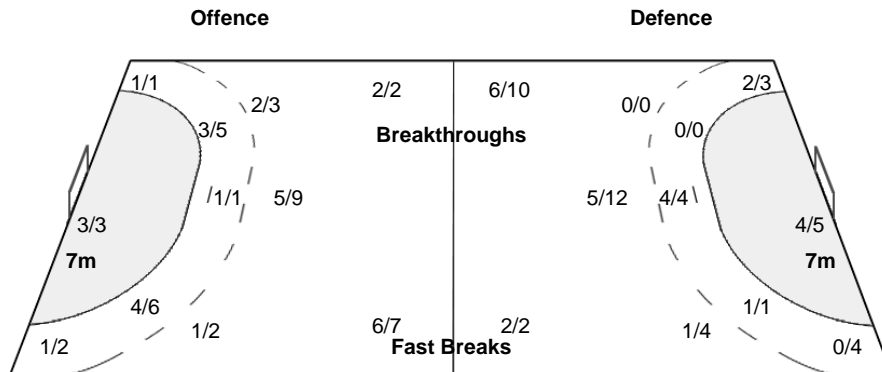

Nis

XXI Women's World Championship 2013 Serbia

SUN 8 DEC 2013
20:15

Preliminary Round - Group B

Match Team Statistics

Match No: 18

JPN 25 - 29 DEN

(13 - 13) (12 - 16)

Referees: GATELIS Mindaugas / MAZEIKA Vaidas (LTU)

DEN - Denmark

Shots Distribution

Players

Goals / Shots

2 SCHUMACHER J	3 KVIESGAARD M	4 THORSGAARD S	7 FISKER M	8 HANSEN A	11 GRAVHOLT M	12 GREVE C
1/1 1/1			0/1 2/2		1/1 1/1	
1-Post						

13 PEDERSEN M	15 HOLMSGAARD P	19 JORGENSEN L	20 POULSEN R	21 KRISTIANSEN K	25 JENSEN T	27 BURGAARD L
1/1		1/2 3/3	1/1 3/3	3/5 1/1	2/2 1/1	1/2 1/1
				1-Missed		1-Post 1-Blocked

28 JORGENSEN S
0/1 1/1
1-Blocked

Team Goals / Shots		
1/1	0/1	6/6
5/9		5/6
6/7		6/6
1-Missed	2-Post	2-Blocked

Goalkeepers Saves / Shots		
3/5	1/6	1/4
1/2	1/2	2/4
1/6	0/3	0/3

12 GREVE C		
1/1	0/1	1/3
1/1	0/1	1/2
1/3	0/2	0/3

20 POULSEN R		
2/4	1/5	0/1
0/1	1/1	1/2
0/3	0/1	

LEGEND									
%	Efficiency	2Min	2 Minute Suspensions	6m	6-metre Shots	7m	7-metre Shots	9m	9-metre Shots
AS	Assists	BS	Blocked Shots	BT	Breakthroughs	DR	Disqualification with report	FB	Fast Breaks
G/S	Goals/Shots	N/A	not applicable	RC	Red Cards	S/S	Saves/Shots	ST	Steals
TO	Turnover	TP	Time Played	Wing	Wing Shots	YC	Yellow Cards