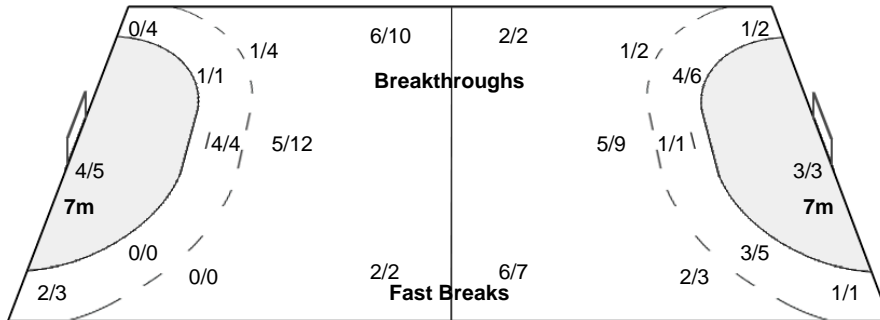

Offence

Defence

Goalkeepers Saves / Shots

0/1	1/1	0/6
4/9		1/6
1/7		0/6

1 HIDA K

		0/4
4/5		1/4
1/3		0/4

22 FUJIMA K

0/1	1/1	0/2
0/4		0/2
0/4		0/2