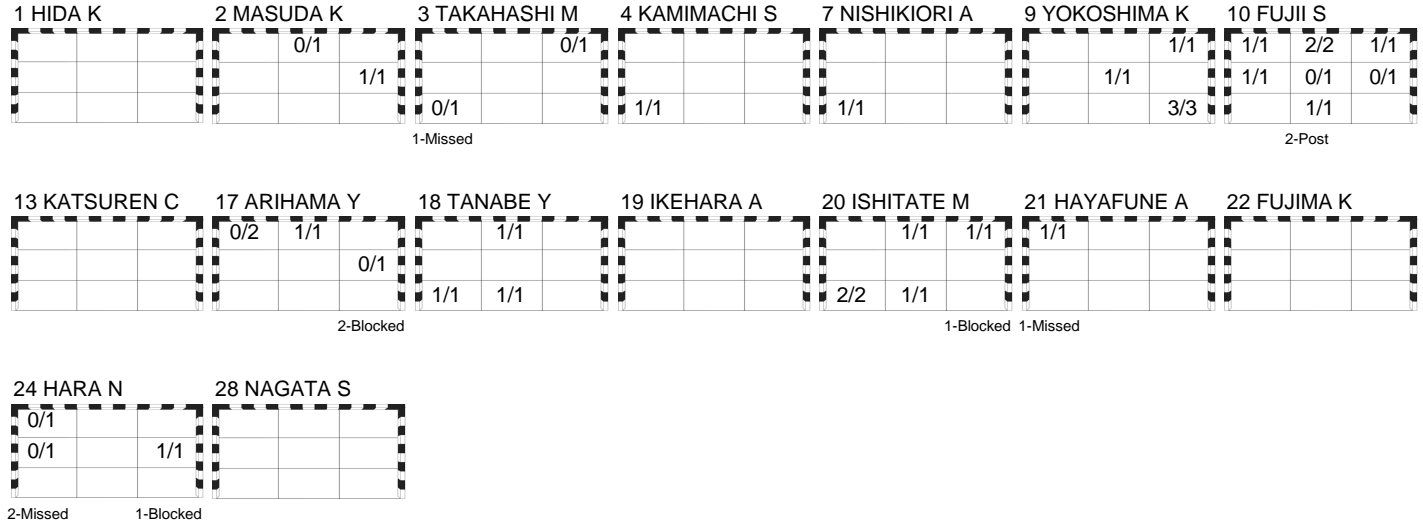

Number of Attacks: 56, Scoring Efficiency: 45%

Nis

XXI Women's World Championship 2013 Serbia

SUN 8 DEC 2013
20:15

Preliminary Round - Group B

Match Team Statistics

Match No: 18

JPN 25 - 29 DEN

(13 - 13) (12 - 16)

Referees: GATELIS Mindaugas / MAZEIKA Vaidas (LTU)

JPN - Japan

Shots Distribution

Players

Goals / Shots

Team Goals / Shots

2/5	5/6	3/4
1/2	1/2	2/4
5/6	3/3	3/3
4-Missed	2-Post	4-Blocked