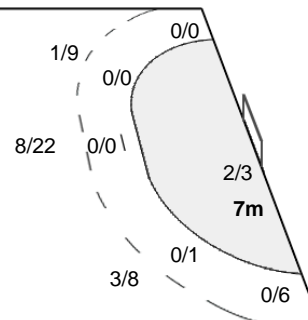

Defence

Goalkeepers Saves / Shots

2/4	2/2	2/3
5/6		3/5
2/5	3/4	1/5

16 RISOVIC J

0/1	1/1	1/2
2/2		1/1
1/3	2/2	0/2

27 TOMASEVIC K

2/3	1/1	1/1
3/4		2/4
1/2	1/2	1/3

LEGEND	% Efficiency	2Min 2 Minute Suspensions	6m 6-metre Shots	7m 7-metre Shots	9m 9-metre Shots
AS Assists	BS Blocked Shots	BT Breakthroughs	DR Disqualification with report	FB Fast Breaks	ST Steals
G/S Goals/Shots	N/A not applicable	RC Red Cards	S/S Saves/Shots	YC Yellow Cards	
TO Turnover	TP Time Played	Wing Wing Shots