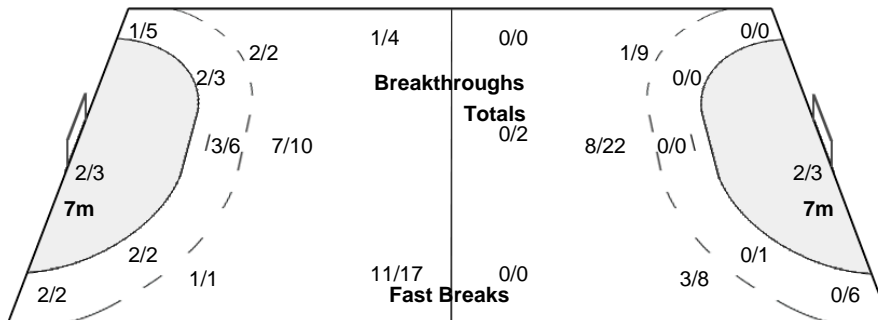

Nis

XXI Women's World Championship 2013 Serbia

SUN 8 DEC 2013
18:00

Preliminary Round - Group B

Match Team Statistics

Match No: 17

ALG 14 - 34 SRB
(6 - 18) (8 - 16)

Referees: KRICHEN Samir / MAKHLOUF Samir (TUN)

SRB - Serbia

Shots Distribution

Players

Goals / Shots

3 KRPEZ K	4 POPOVIC J	7 LEKIC A	9 ZIVKOVIC J	11 DAMNJANOVIC S	15 ERIC J	16 RISOVIC J
2/2 0/3	0/1 0/1	1/1	1/1 0/1 1/1	1/1 1/1 1/1	1/2 0/1 1/1	1/1 1/1 0/1
				2-Post	1-Post	
17 RAJOVIC S	21 OGNJENOVIC S	26 FILIPOVIC B	27 TOMASEVIC K	30 NISAVIC J	33 STOILJKOVIC J	71 LISCEVIC K
1/1 1/1	1/1	0/1 0/1	1/1	5/5 1/1	1/1 1/1	1/1
				1-Post	1-Blocked 1-Missed	
72 CVIJIC D	83 LOJPUR M					
0/1 0/1	1/1 1/1					

Team Goals / Shots

6/6	0/1	9/10
5/11	1/3	2/6
7/7	1/1	3/4

1-Missed 4-Post 1-Blocked

Offence