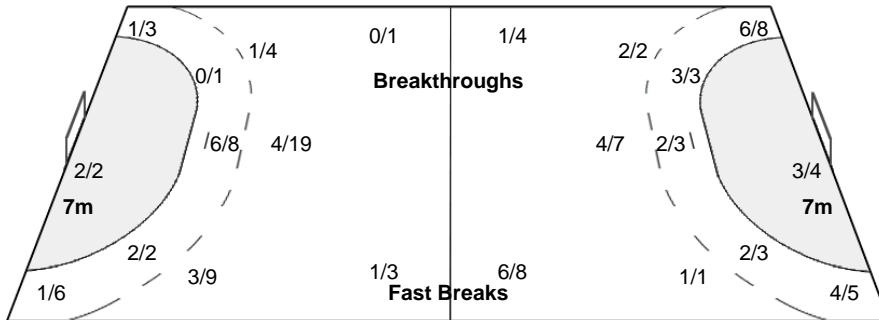

Nis

XXI Women's World Championship 2013 Serbia

SUN 8 DEC 2013
15:45

Preliminary Round - Group B

Match Team Statistics

Match No: 16

CHN 21 - 34 BRA

(12 - 19) (9 - 15)

Referees: GARCIA Ignacio / MARIN LORENTE Andreu (ESP)

CHN - P.R. of China

Shots Distribution

Players

Goals / Shots

Team Goals / Shots

2/3	3/10	1/3
3/4	0/2	0/2
6/8	2/8	4/5

5-Missed 4-Post 4-Blocked

Offence

Defence

Goalkeepers Saves / Shots

0/3	0/4	0/6
0/2	1/1	1/5
0/3	0/4	0/8

1 SI Y

0/3	0/2
0/1	0/1
0/1	0/4

12 WANG X

0/1

16 HOU Y

0/3	0/1	0/4
0/2	1/1	1/4
0/2	0/2	0/3