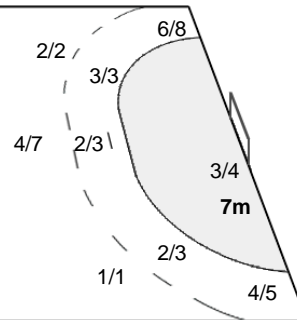

Defence

Goalkeepers Saves / Shots

0/3	0/4	0/6
0/2	1/1	1/5
0/3	0/4	0/8

1 SI Y

0/3	0/2
0/1	0/1
0/1	0/4

12 WANG X

0/1

16 HOU Y

0/3	0/1	0/4
0/2	1/1	1/4
0/2	0/2	0/3