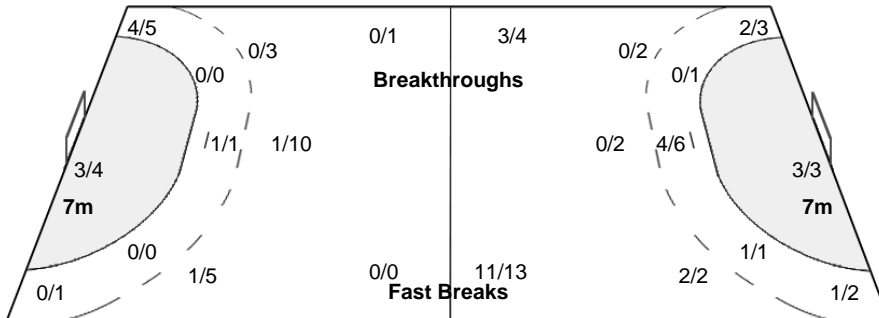

Belgrade

XXI Women's World Championship 2013 Serbia

SUN 8 DEC 2013
20:30

Preliminary Round - Group A

Match Team Statistics

Match No: 15

DOM 10 - 27 FRA
(4 - 10) (6 - 17)

Referees: LAH Bojan / SOK David (SLO)

DOM - Dominican Republic

Shots Distribution

Players

Goals / Shots

1 DOMINGUEZ C	2 BRITO Y	5 TORREIRA D	7 PIMENTEL J	8 PENA N	9 ANDINO M	10 LORENZO C
	1/1		0/1		1/1 0/1 2/2	1/1
			3-Missed 1-Post	1-Missed	2-Post	
11 PUELLO F	12 SUAREZ S	13 LOPEZ C	14 TEJEDA Y	15 CESPEDES M	17 POP I	23 HERNANDEZ C
		0/1 1/2		0/1 1/1	0/1 0/2 1/1 0/1	
		1-Blocked			1-Missed 2-Blocked	

Team Goals / Shots

1/1	0/1	2/2
3/4		0/3
1/2	2/3	1/3
5-Missed	3-Post	3-Blocked

Offence

Defence

Goalkeepers Saves / Shots

0/1	0/1	1/9
1/6		1/5
0/2	1/5	0/2

1 DOMINGUEZ C

0/1		
0/4		1/4
	0/1	0/2

12 SUAREZ S

	0/1	1/9
1/2		0/1
0/2	1/4