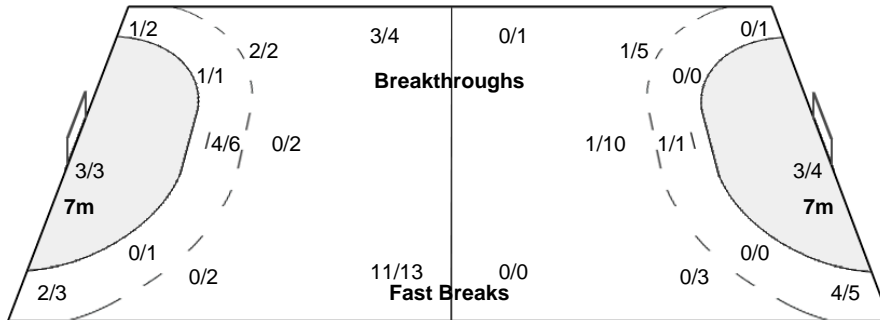

Belgrade

XXI Women's World Championship 2013 Serbia

SUN 8 DEC 2013
20:30

Preliminary Round - Group A

Match Team Statistics

Match No: 15

DOM 10 - 27 FRA
(4 - 10) (6 - 17)

Referees: LAH Bojan / SOK David (SLO)

FRA - France

Shots Distribution

Players

Goals / Shots

2 GOUDJO A	4 KAMTO NJITAM N	5 CISSE K	7 PINEAU A	9 BAUDOUIN P	10 ZAADI G	11 TOUNKARA M
1/1	2/2 0/1	1/1 1/1	1/1	1/1 1/1	3/3 2/2	1/1 1/1
			1-Post		1-Missed	
12 LEYNAUD A	14 LEVEQUE A	16 DARLEUX C	17 DEMBELE S	18 DEROIN A	19 GOIORANI J	24 SIGNATE M
	0/1		0/1 1/1		1/2 1/1	1/1
	1-Blocked			2-Post	1-Missed	1-Post 1-Blocked
29 NIOMBLA G	64 LACRABERE A					
1/1	1/1					

Team Goals / Shots

1/1	1/1	8/9
5/6		4/5
2/2	4/5	2/2
2-Missed	4-Post	2-Blocked

Offence

Defence

Goalkeepers Saves / Shots

0/1	1/1	0/2
1/4		3/3
1/2	1/3	2/3

12 LEYNAUD A

16 DARLEUX C		
0/1	1/1	0/2
1/4		3/3
1/2	1/3	2/3

LEGEND	
%	Efficiency
AS	Assists
G/S	Goals/Shots
TO	Turnover
2Min	2 Minute Suspensions
BS	Blocked Shots
N/A	not applicable
TP	Time Played
6m	6-metre Shots
BT	Breakthroughs
RC	Red Cards
Wing	Wing Shots
7m	7-metre Shots
DR	Disqualification with report
S/S	Saves/Shots
YC	Yellow Cards
9m	9-metre Shots
FB	Fast Breaks
ST	Steals