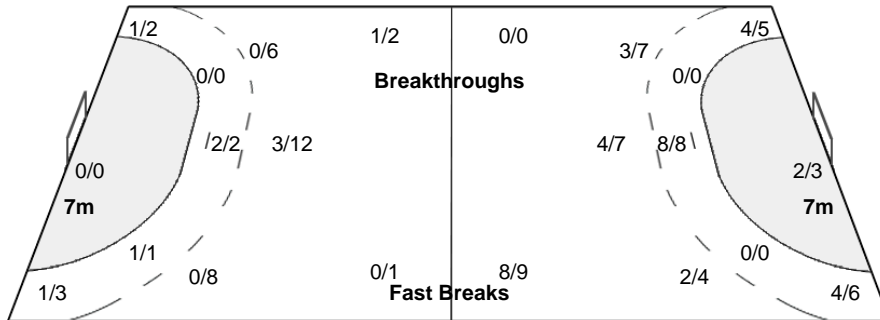

(4 - 19) (5 - 16)

Referees: ARNTSEN Kjersti / ROEN Guro (NOR)

COD - Congo

Shots Distribution

Players

Goals / Shots

Team Goals / Shots

Offence