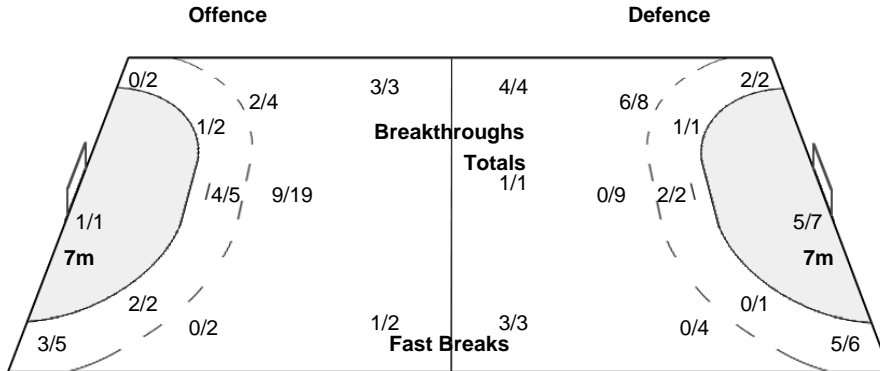

Belgrade

XXI Women's World Championship 2013 Serbia

SUN 8 DEC 2013
16:00

Preliminary Round - Group A

Match Team Statistics

Match No: 13

KOR 29 - 26 NED

(17 - 11) (12 - 15)

Referees: HORVATH Peter / MARTON Balazs (HUN)

NED - Netherland

Shots Distribution

Players

Goals / Shots

1 VAN DER WAL M	4 VAN DORT S	6 VAN DER HEIJDEN L	7 BONT D	8 ABBINGH L	9 VAN OLPHEN S	10 SNELDER D
	1/1	1/1 0/1 1/1	1/1 1/1	1/1 1/1	1/1 1/3 0/1	1/1 1/1 0/1
		1-Post 1-Blocked	1-Post	2-Post 2-Blocked	1-Missed	

11 KNIPPENBORG L	12 LOGTENBERG F	13 BROCH Y	17 GROOT C	18 DULFER K	23 JANKOVIC J	24 SMEETS M
1/1 1/1	1/1	1/1 1/1	3/3 1/1 1/1	0/1		1/1 0/1
1-Missed			1-Blocked			1-Missed

30 LUCIANO J	79 POLMAN E
1/1	1/1 1/1 1/1
1-Missed	2-Blocked

Team
Goals / Shots

7/7	2/2	4/4
2/3	1/1	4/8
2/3	1/2	3/3

4-Missed 4-Post 6-Blocked

Goalkeepers
Saves / Shots

0/1	1/5	0/3
2/5	1/1	2/5
0/4	0/3	2/10

1 VAN DER WAL M

0/1	0/1	0/2
1/3		2/4
0/2	0/3	2/6

23 JANKOVIC J

	1/4	0/1
1/2	1/1	0/1
0/2		0/4

LEGEND

%	Efficiency	2Min	2 Minute Suspensions	6m	6-metre Shots	7m	7-metre Shots	9m	9-metre Shots
AS	Assists	BS	Blocked Shots	BT	Breakthroughs	DR	Disqualification with report	FB	Fast Breaks
G/S	Goals/Shots	N/A	not applicable	RC	Red Cards	S/S	Saves/Shots	ST	Steals
TO	Turnover	TP	Time Played	Wing	Wing Shots	YC	Yellow Cards