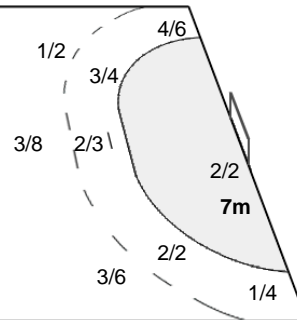

Defence

Goalkeepers Saves / Shots

0/1	3/3	0/3
3/7	1/3	1/4
0/8		0/6

12 ABDALLAH E

2/3	0/1	
		0/1

16 OMRANI F

85 BEN SLAMA N

0/1	3/3	0/3
1/4	1/2	1/4
0/8		0/5

LEGEND		
% Efficiency	2Min 2 Minute Suspensions	6m 6-metre Shots
AS Assists	BS Blocked Shots	BT Breakthroughs
G/S Goals/Shots	N/A not applicable	RC Red Cards
TO Turnover	TP Time Played	Wing Wing Shots
		7m 7-metre Shots
		DR Disqualification with report
		S/S Saves/Shots
		9m 9-metre Shots
		FB Fast Breaks
		ST Steals