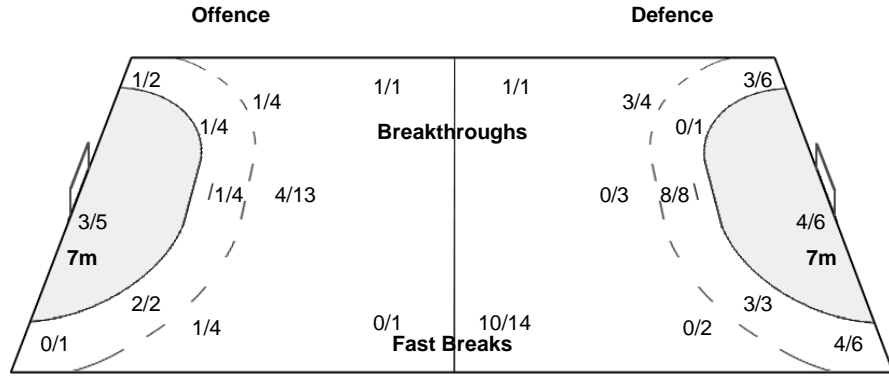

(17 - 7) (19 - 8)

Referees: KOO Bon-Ok / LEE Seok (KOR)

AUS - Australia

Shots Distribution

Players

Goals / Shots

% Efficiency	2Min 2 Minute Suspensions	6m 6-metre Shots	7m 7-metre Shots	9m 9-metre Shots
AS Assists	BS Blocked Shots	BT Breakthroughs	DR Disqualification with report	FB Fast Breaks
G/S Goals/Shots	N/A not applicable	RC Red Cards	S/S Saves/Shots	ST Steals
TO Turnover	TP Time Played	Wing Wing Shots	YC Yellow Cards	