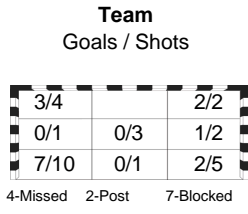

(17 - 7) (19 - 8)

Referees: KOO Bon-Ok / LEE Seok (KOR)

AUS - Australia

Shots Distribution

Players

Goals / Shots

% Efficiency	2Min 2 Minute Suspensions	6m 6-metre Shots	7m 7-metre Shots	9m 9-metre Shots
AS Assists	BS Blocked Shots	BT Breakthroughs	DR Disqualification with report	FB Fast Breaks
G/S Goals/Shots	N/A not applicable	RC Red Cards	S/S Saves/Shots	ST Steals
TO Turnover	TP Time Played	Wing Wing Shots	YC Yellow Cards	