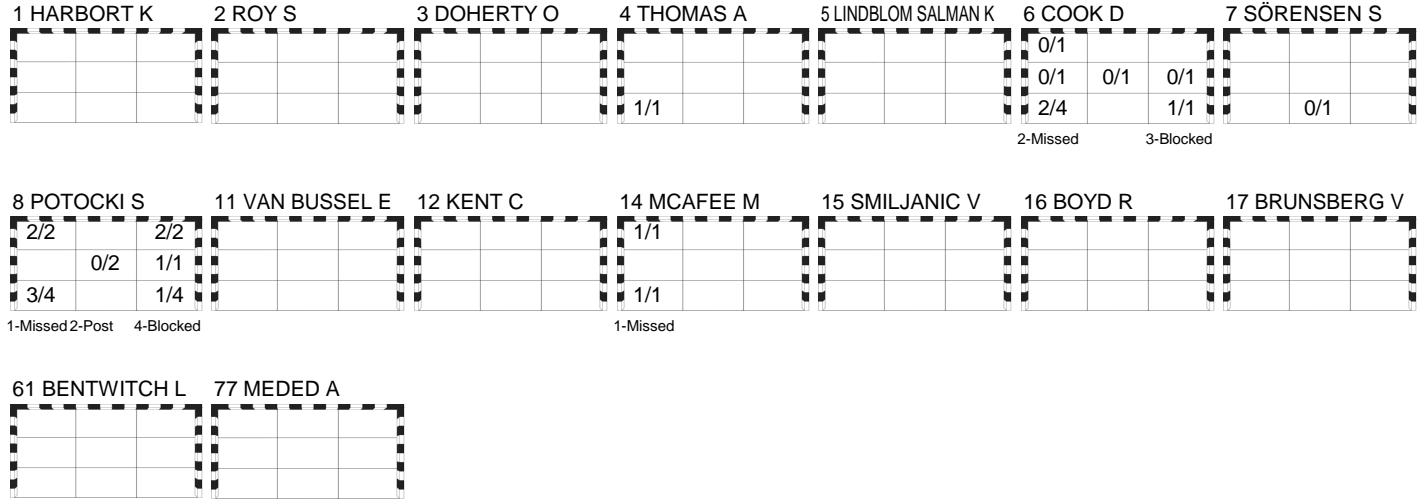

(17 - 7) (19 - 8)

Referees: KOO Bon-Ok / LEE Seok (KOR)

AUS - Australia

Shots Distribution

Players

Goals / Shots

% Efficiency	2Min 2 Minute Suspensions	6m 6-metre Shots	7m 7-metre Shots	9m 9-metre Shots
AS Assists	BS Blocked Shots	BT Breakthroughs	DR Disqualification with report	FB Fast Breaks
G/S Goals/Shots	N/A not applicable	RC Red Cards	S/S Saves/Shots	ST Steals
TO Turnover	TP Time Played	Wing Wing Shots	YC Yellow Cards	