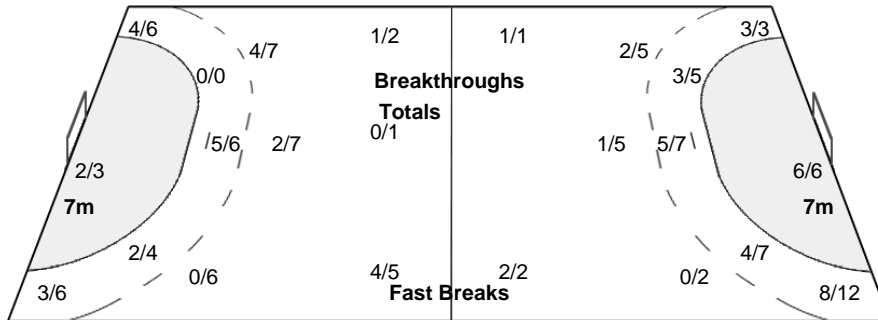

Novi Sad

XXI Women's World Championship 2013 Serbia

SAT 7 DEC 2013
14:45

Preliminary Round - Group D

Match Team Statistics

Match No: 10

HUN 35 - 27 CZE

(18 - 16) (17 - 11)

Referees: BONAVENTURA Charlotte / BONAVENTURA Julie (FRA)

CZE - Czech Republic

Shots Distribution

Players

Goals / Shots

3 KNEDLIKOVA J	5 KECLIKOVA K	7 CHRENKOVA R	8 POZNAROVA P	9 SALCAKOVA K	10 RUCKOVA P	11 KUTLVASROVA H
1/1 3/3	0/1 0/1 1/1	0/1 0/2 1/1	1/1	1/1 1/1 1/1		1/1 1-Post 2-Blocked
	1-Missed	1-Missed		1-Missed		
12 RANIKOVA B	13 CERNA K	15 HRBKOVA M	18 LUZUMOVA I	19 STERBOVA H	22 CRHOVA M	24 SELUCKA D
	1/1 1/3 1/1	1/2 1/1	0/2 3/3 0/1 1/1	0/1 0/1 0/1 1/1	0/1	2/2 0/1
	1-Missed		1-Missed 1-Blocked	1-Blocked		
30 MÜLLNEROVA D						

Team Goals / Shots

1/2	1/4
3/6	1/2
11/15	2/4 8/10
5-Missed 1-Post 4-Blocked	

Offence

Goalkeepers Saves / Shots

2/5	2/5	0/3
1/3	2/2	1/6
0/6	1/5	0/9

12 RANIKOVA B

1/4	2/3	0/2
1/3	2/2	1/5
0/5	1/4	0/8

30 MÜLLNEROVA D

1/1	0/2	0/1
		0/1
0/1	0/1	0/1

% Efficiency	2Min 2 Minute Suspensions	6m 6-metre Shots	7m 7-metre Shots	9m 9-metre Shots
AS Assists	BS Blocked Shots	BT Breakthroughs	DR Disqualification with report	FB Fast Breaks
G/S Goals/Shots	N/A not applicable	RC Red Cards	S/S Saves/Shots	ST Steals
TO Turnover	TP Time Played	Wing Wing Shots	YC Yellow Cards