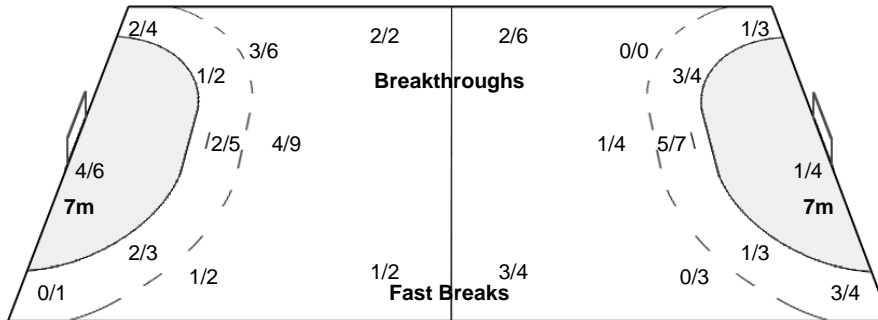

Offence

Goalkeepers Saves / Shots

1/3	1/3	2/6
5/7		2/5
0/3	0/3	0/1

12 SOLBERG S

16 LUNDE K

1/3	1/3	2/6
5/7		2/5
0/3	0/3	0/1