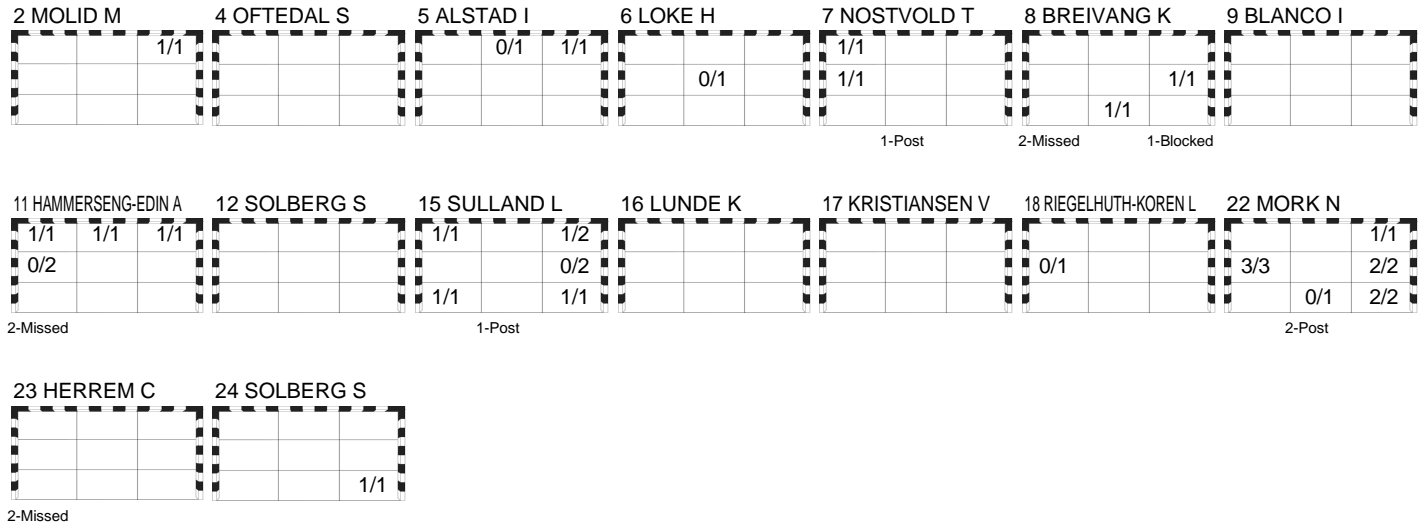

(11 - 10) (11 - 10)

Referees: MOSORINSKI Ivan / PANDZIC Aleksandar (SRB)

NOR - Norway

Shots Distribution

Players

Goals / Shots

Team Goals / Shots

3/3	1/2	5/6
4/7	0/1	3/5
1/1	1/2	4/4
6-Missed	4-Post	1-Blocked

Offence

Goalkeepers Saves / Shots

1/3	1/3	2/6
5/7		2/5
0/3	0/3	0/1

12 SOLBERG S

16 LUNDE K

1/3	1/3	2/6
5/7		2/5
0/3	0/3	0/1

Zrenjanin

XXI Women's World Championship 2013