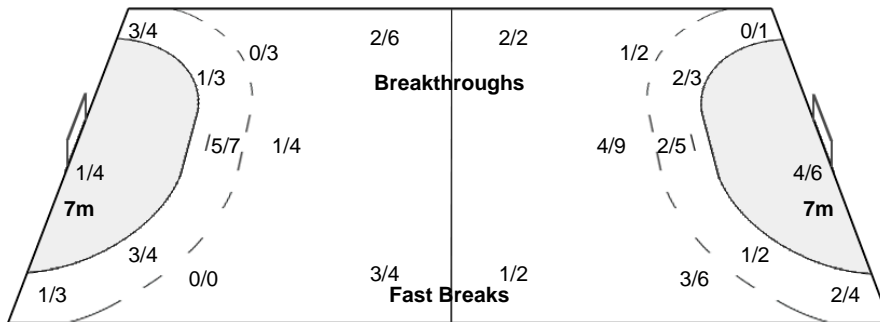

Offence

Defence

Goalkeepers Saves / Shots

0/3	1/2	1/6
3/7	1/1	2/5
0/1	1/2	0/4

1 GONZALEZ C

12 NAVARRO S

0/3	1/2	1/6
3/7	1/1	2/5
0/1	1/2	0/4

LEGEND

%	Efficiency	2Min	2 Minute Suspensions	6m	6-metre Shots	7m	7-metre Shots	9m	9-metre Shots
AS	Assists	BS	Blocked Shots	BT	Breakthroughs	DR	Disqualification with report	FB	Fast Breaks
G/S	Goals/Shots	N/A	not applicable	RC	Red Cards	S/S	Saves/Shots	ST	Steals
TO	Turnover	TP	Time Played	Wing	Wing Shots	YC	Yellow Cards