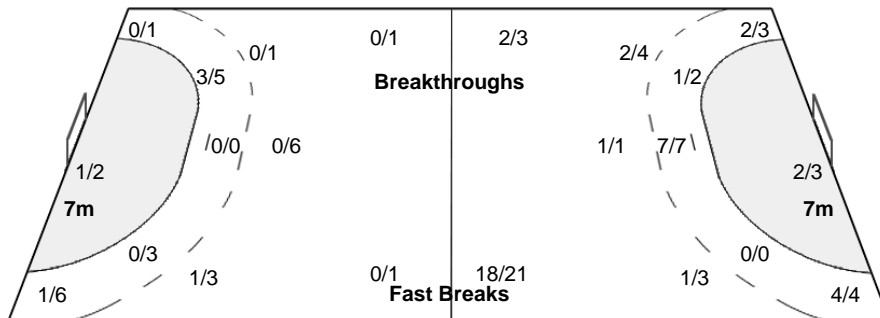

Offence

Goalkeepers Saves / Shots

1/5	1/5	1/9
1/2		1/4
1/9	0/6	0/6

1 VILLALBA A

1/3	0/2	1/7
		1/2
1/7	0/3	0/2

16 YARYES A

0/2	1/3	0/2
1/2		0/2
0/2	0/3	0/4

% Efficiency	2Min 2 Minute Suspensions	6m 6-metre Shots	7m 7-metre Shots	9m 9-metre Shots
AS Assists	BS Blocked Shots	BT Breakthroughs	DR Disqualification with report	FB Fast Breaks
G/S Goals/Shots	N/A not applicable	RC Red Cards	S/S Saves/Shots	ST Steals
TO Turnover	TP Time Played	Wing Wing Shots	YC Yellow Cards