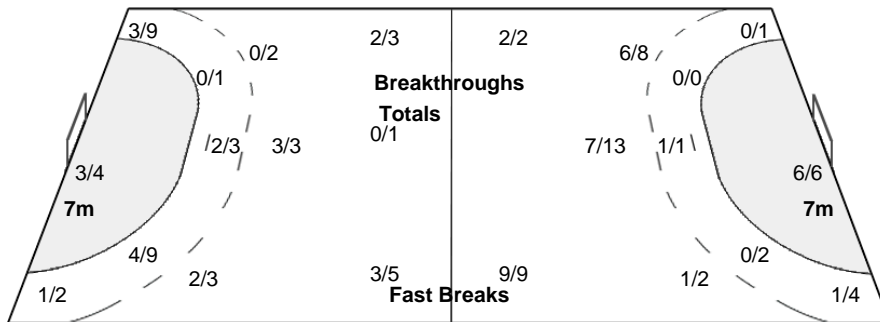

Zrenjanin

XXI Women's World Championship 2013 Serbia

SAT 7 DEC 2013
15:45

Preliminary Round - Group C

Match Team Statistics

Match No: 7

ANG 33 - 23 ARG

(15 - 12) (18 - 11)

Referees: AL MUTAWA Ahmad / AL SUWAILAM Jasem (KUW)

ARG - Argentina

Shots Distribution

Players

Goals / Shots

1 CARRATU M	2 SALA N	4 HARO L	5 PIZZO M	6 DECILIO M	8 BELOTTI A	9 MENDOZA L
			0/1	1/1	0/1	2/2
		2/2	1/2	0/1	2/2	1/1
				2/3	2/2	1/1
				1/1	1/1	1/2
				1-Missed	1-Blocked	1-Missed 2-Post
10 CRIVELLI V	11 GAMBINO A	13 ALONSO M	14 BIANCHI V	15 MENA A	16 BORDON N	17 VICO N
			0/1			0/1
2/2	0/1	0/1	0/1			1/1
	1-Missed					
19 OCANTO R	22 KARSTEN E					
1/1	1/1					
0/1						
	1/1					
	2-Missed					

Team Goals / Shots

1/2	2/2	3/3
0/3	1/1	0/2
11/15	2/2	3/5
5-Missed	2-Post	1-Blocked

Offence