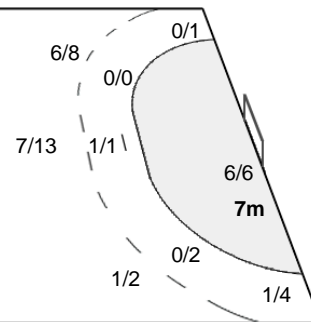

Defence

Goalkeepers Saves / Shots

2/5	0/1	3/10
0/2	1/2	0/2
0/7		1/11

1 CARRATU M

1/1	0/1	3/6
0/1	1/2	
0/1		0/4

16 BORDON N

1/4		0/4
0/1		0/2
0/6		1/7

LEGEND	% Efficiency	2Min 2 Minute Suspensions	6m 6-metre Shots	7m 7-metre Shots	9m 9-metre Shots
AS Assists	BS Blocked Shots	BT Breakthroughs	DR Disqualification with report	FB Fast Breaks	ST Steals
G/S Goals/Shots	N/A not applicable	RC Red Cards	S/S Saves/Shots	YC Yellow Cards	
TO Turnover	TP Time Played	Wing Wing Shots