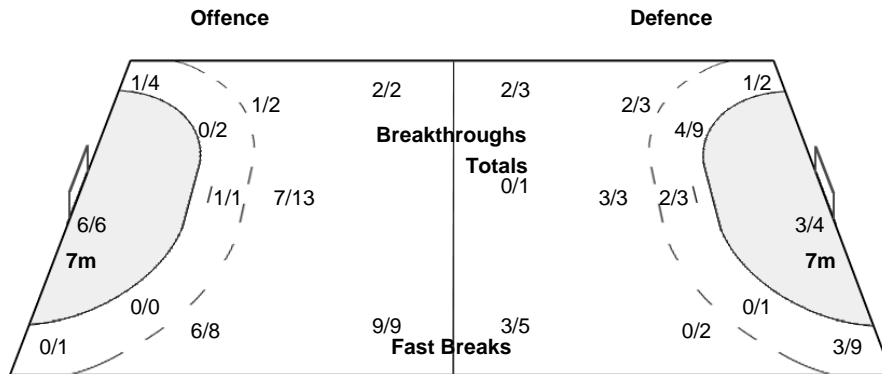

Zrenjanin

XXI Women's World Championship 2013 Serbia

SAT 7 DEC 2013
15:45

Preliminary Round - Group C

Match Team Statistics

Match No: 7

ANG 33 - 23 ARG

(15 - 12) (18 - 11)

Referees: AL MUTAWA Ahmad / AL SUWAILAM Jasem (KUW)

ANG - Angola

Shots Distribution

Players

Goals / Shots

1 ALMEIDA T	2 VIEGAS J	3 SIBO A	4 QUITONGO R	5 CAZANGA M	6 PAIXAO L	8 MONTEIRO L
		1/1		0/1 1/1 1/2	1/2	1/1
		2/2	1/1 1/1 1/1			1/1
				2-Missed 1-Post	1-Post	

9 GUIALO I	10 KASSOMA A	11 KIALA L	12 SANTOS M	13 SALVADOR L	14 BERNARDO N	16 PEDRO M
1/1	2/2				2/3	
2/2	3/3		1/1		2/2	
1-Missed				1-Missed		

18 KIALA M	20 BRANCO C
2/2	0/1
0/1	
2/2	2/2
	1-Blocked

Team Goals / Shots		
3/5	1/1	7/10
2/2	1/2	2/2
7/7		10/11
4-Missed	2-Post	1-Blocked

Goalkeepers Saves / Shots		
1/2	0/2	0/3
3/3	0/1	2/2
4/15	0/2	2/5

1 ALMEIDA T		
1/1		
0/2		

16 PEDRO M		
		0/2
	0/1	
3/7		1/2

20 BRANCO C		
1/2	0/2	0/1
2/2		2/2
1/6	0/2	1/3