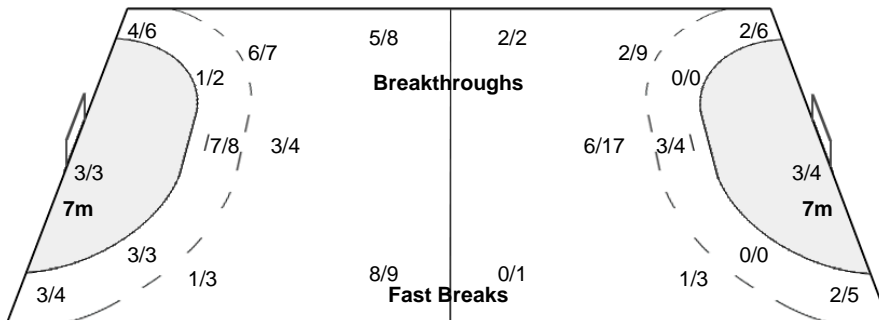

Nis

XXI Women's World Championship 2013 Serbia

SAT 7 DEC 2013
20:15

Preliminary Round - Group B

Match Team Statistics

Match No: 6

DEN 44 - 21 CHN
(19 - 13) (25 - 8)

Referees: KRICHEN Samir / MAKHLOUF Samir (TUN)

DEN - Denmark

Shots Distribution

Players

Goals / Shots

2 SCHUMACHER J	3 KVIESGAARD M	4 THORSGAARD S	7 FISKER M	8 HANSEN A	11 GRAVHOLT M	12 GREVE C
2/2	1/1 1/1	1/1	0/1 1/1		1/1 1/1	
1/1 0/1 2/2	1/1	1/1	1/1	2/2	1/1 1/1	1/1
2-Missed				1-Post	1-Missed	

13 PEDERSEN M	15 HOLMSGAARD P	19 JORGENSEN L	20 POULSEN R	21 KRISTIANSEN K	23 OSTERBALLE A	25 JENSEN T
		1/1		3/3		1/1
		1/1	1/1	2/2	1/1	0/1
1-Missed		1-Post		1-Blocked		0/1

27 BURGAARD L	28 JORGENSEN S
1/1	1/1
2/2	1/1 3/3
	1-Missed

Team Goals / Shots

6/7	4/4	4/4
1/1		4/5
12/13	1/2	11/12
5-Missed	2-Post	1-Blocked

Offence