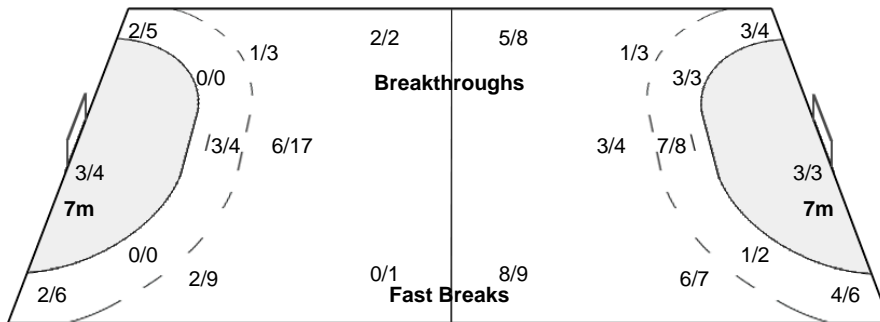

Offence

Goalkeepers Saves / Shots

1/7	0/4	0/4
0/1		1/5
1/13	1/2	1/12

1 SI Y

0/5	0/2	
0/1		1/3
0/5		1/5

12 WANG X

1/2	0/2	
0/2	0/1	0/2

16 HOU Y

		0/4
		0/2
1/6	1/1	0/5

% Efficiency	2Min 2 Minute Suspensions	6m 6-metre Shots	7m 7-metre Shots	9m 9-metre Shots
AS Assists	BS Blocked Shots	BT Breakthroughs	DR Disqualification with report	FB Fast Breaks
G/S Goals/Shots	N/A not applicable	RC Red Cards	S/S Saves/Shots	ST Steals
TO Turnover	TP Time Played	Wing Wing Shots	YC Yellow Cards